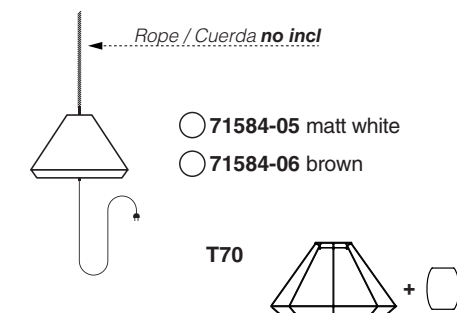

Options

TECHNICAL FEATURES

1 X E27 MAX 15W LED no incl.

Together
we take care
of the planet

Together we take care of the planet.

This is why we reduce paper consumption. Please refer to the safety, maintenance and warranty instructions at www.faro.es. If you cannot access it, call us at +34 937 723 965 or write to export@faro.es.