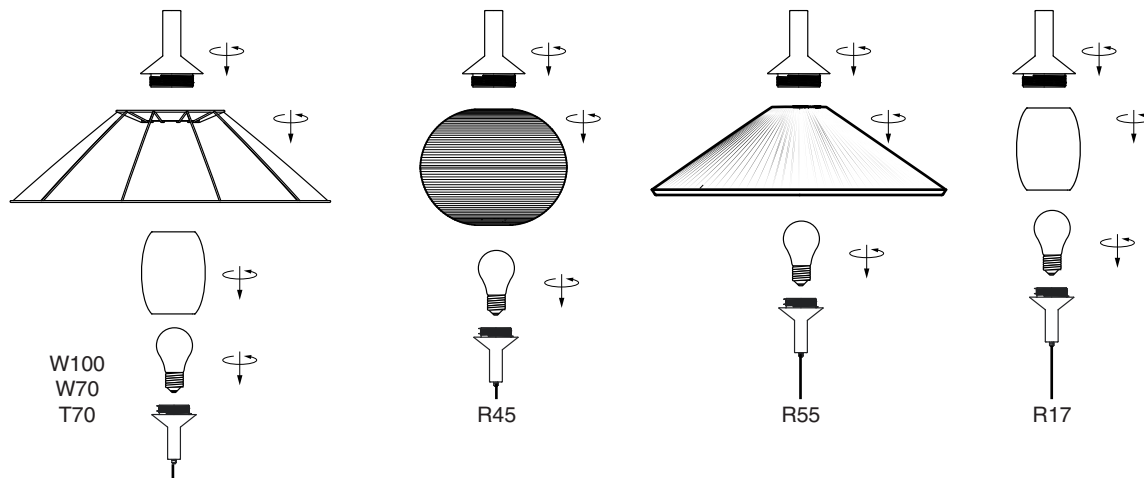

Options

TECHNICAL FEATURES

1 X E27 MAX 15W LED no incl.

Together
we take care
of the planet

Together we take care of the planet.

This is why we reduce paper consumption. Please refer to the safety, maintenance and warranty instructions at www.faro.es. If you cannot access it, call us at +34 937 723 965 or write to export@faro.es.