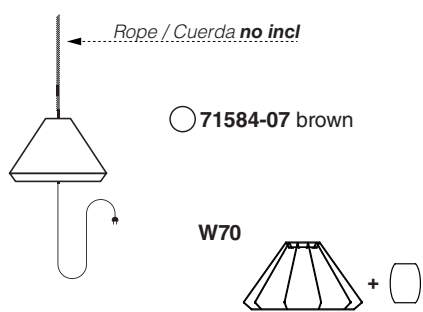

Options

TECHNICAL FEATURES

1 X E27 MAX 15W LED no incl.

Together
we take care
of the planet

Together we take care of the planet.

This is why we reduce paper consumption. Please refer to the safety, maintenance and warranty instructions at www.faro.es. If you cannot access it, call us at +34 937 723 965 or write to export@faro.es.