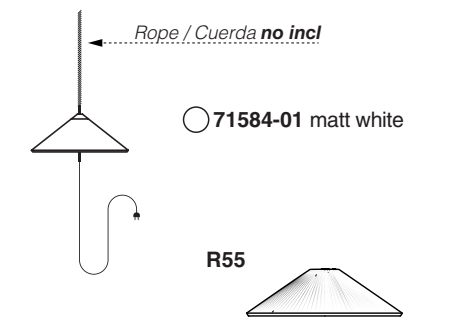

Options

TECHNICAL FEATURES

1 X E27 MAX 15W LED no incl.

Together
we take care
of the planet

Together we take care of the planet.

This is why we reduce paper consumption. Please refer to the safety, maintenance and warranty instructions at www.faro.es. If you cannot access it, call us at +34 937 723 965 or write to export@faro.es.