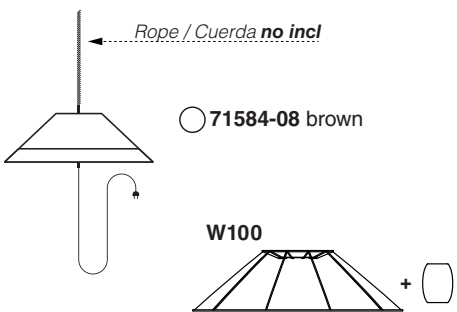

Options

TECHNICAL FEATURES

1 X E27 MAX 15W LED no incl.

Together
we take care
of the planet

Together we take care of the planet.

This is why we reduce paper consumption. Please refer to the safety, maintenance and warranty instructions at www.faro.es. If you cannot access it, call us at +34 937 723 965 or write to export@faro.es.