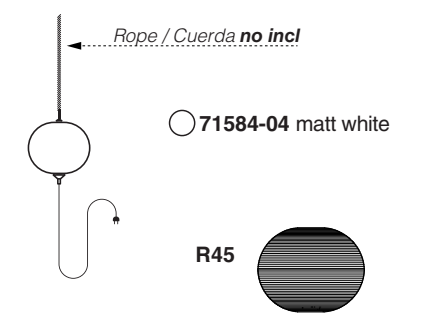

Options

TECHNICAL FEATURES

1 X E27 MAX 15W LED no incl.

Together
we take care
of the planet

Together we take care of the planet.

This is why we reduce paper consumption. Please refer to the safety, maintenance and warranty instructions at www.faro.es. If you cannot access it, call us at +34 937 723 965 or write to export@faro.es.