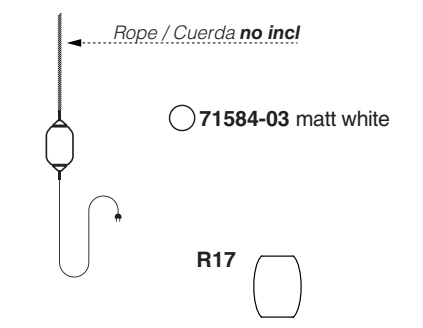

Options

TECHNICAL FEATURES

1 X E27 MAX 15W LED no incl.

Together
we take care
of the planet

Together we take care of the planet.

This is why we reduce paper consumption. Please refer to the safety, maintenance and warranty instructions at www.faro.es. If you cannot access it, call us at +34 937 723 965 or write to export@faro.es.