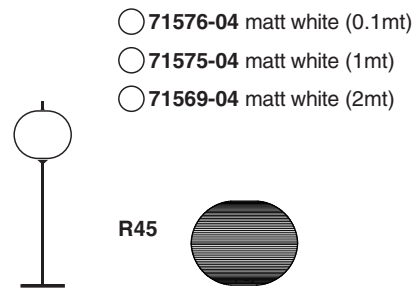

Options

TECHNICAL FEATURES

1 X E27 MAX 15W LED no incl.

Together
we take care
of the planet

Together we take care of the planet.

This is why we reduce paper consumption. Please refer to the safety, maintenance and warranty instructions at www.faro.es. If you cannot access it, call us at +34 937 723 965 or write to export@faro.es.