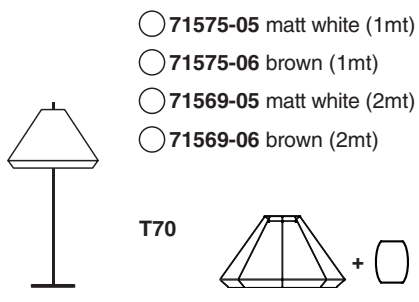

Options

TECHNICAL FEATURES

1 X E27 MAX 15W LED no incl.

Together
we take care
of the planet

Together we take care of the planet.

This is why we reduce paper consumption. Please refer to the safety, maintenance and warranty instructions at www.faro.es. If you cannot access it, call us at +34 937 723 965 or write to export@faro.es.