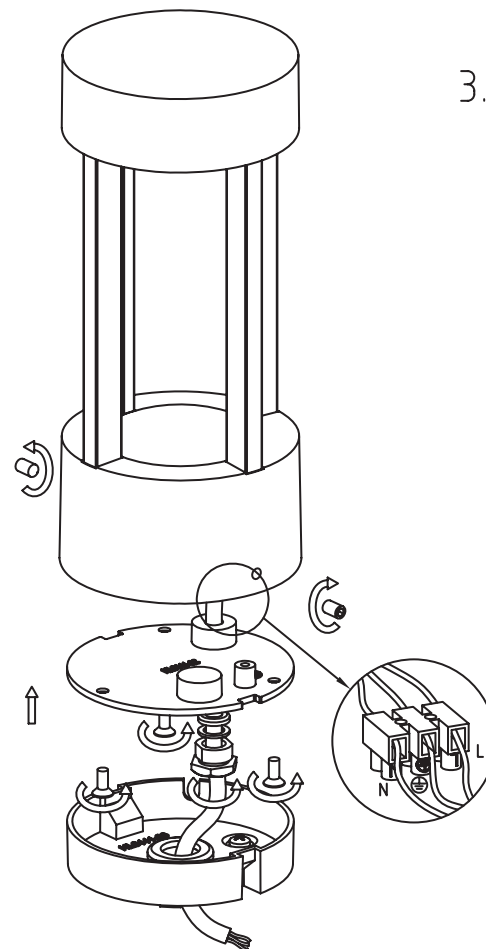

1.

2.

3.

4.

LIGHT SOURCE - FUENTE DE LUZ

COB LED 10W 300K 420Lm INCL

TECHNICAL FEATURES - CARACTERISTICAS TÉCNICAS