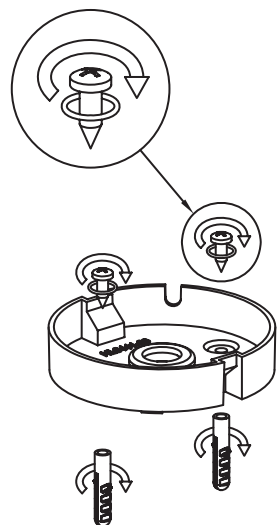

1.

2.

3.

4.

LIGHT SOURCE - FUENTE DE LUZ

COB LED 10W 300K 420Lm INCL

TECHNICAL FEATURES - CARACTERISTICAS TÉCNICAS