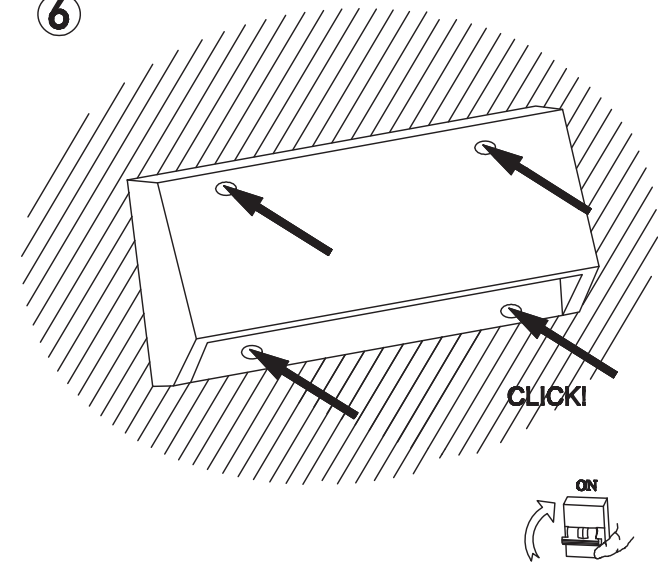

①

②

③

④

⑤

⑥

LIGHT SOURCE - FUENTE DE LUZ

ref . 70657 L 96mm
ref . 70658 L 158mm
ref . 70659 L 217mm

SMD LED 2W 3000K 80Lm
SMD LED 3W 3000K 220Lm
SMD LED 4W 3000K 240Lm

TECHNICAL FEATURES - CARACTERISTICAS TÉCNICAS