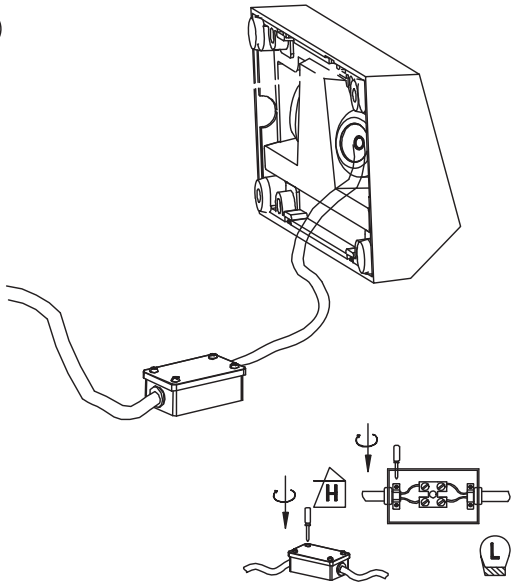

①

②

③

④

⑤

⑥

LIGHT SOURCE - FUENTE DE LUZ

ref . 70657 L 96mm
ref . 70658 L 158mm
ref . 70659 L 217mm

SMD LED 2W 3000K 80Lm
SMD LED 3W 3000K 220Lm
SMD LED 4W 3000K 240Lm

TECHNICAL FEATURES - CARACTERISTICAS TÉCNICAS