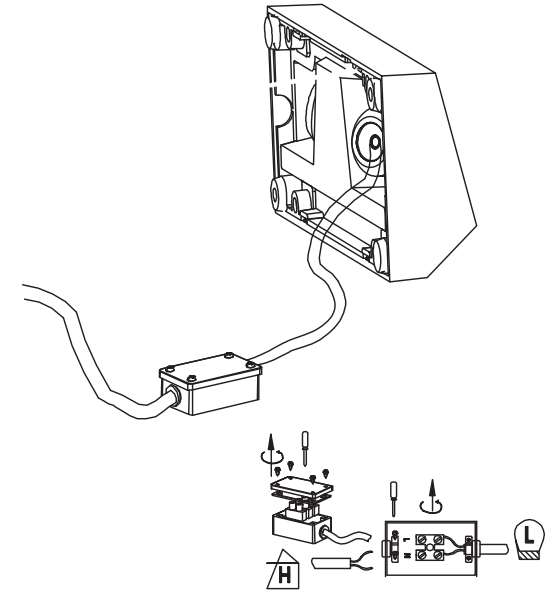

①

②

③

④

⑤

⑥

LIGHT SOURCE - FUENTE DE LUZ

ref . 70657 L 96mm
ref . 70658 L 158mm
ref . 70659 L 217mm

SMD LED 2W 3000K 80Lm
SMD LED 3W 3000K 220Lm
SMD LED 4W 3000K 240Lm

TECHNICAL FEATURES - CARACTERISTICAS TÉCNICAS