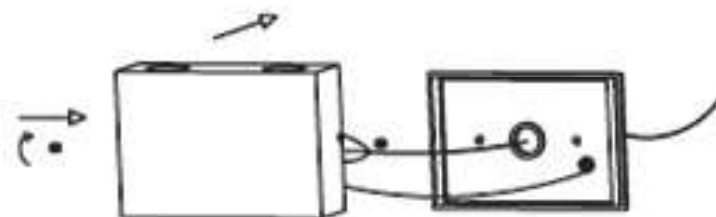

1.

2.

3.

4.

LIGHT SOURCE - FUENTE DE LUZ

HIGH POWER LED 4W 3000K 300Lm 30° incl

TECHNICAL FEATURES - CARACTERISTICAS TÉCNICAS