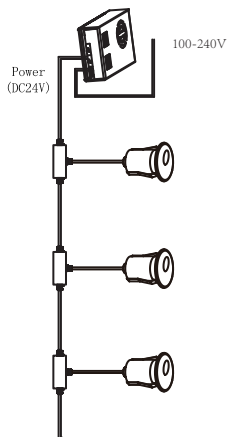

Example of wiring:

LIGHTING SOURCE - FUENTE DE LUZ
COB LED 6W 3000K 24° 400Lm INCL

TECHNICAL FEATURES - CARACTERÍSTICAS TÉCNICAS

	DRIVER not incl	24VDC 233mA			
	IP67	IK08	L = 0.3m H05RN-F 2x1.0mm	Operating temperature -20°C ~ 40°C	