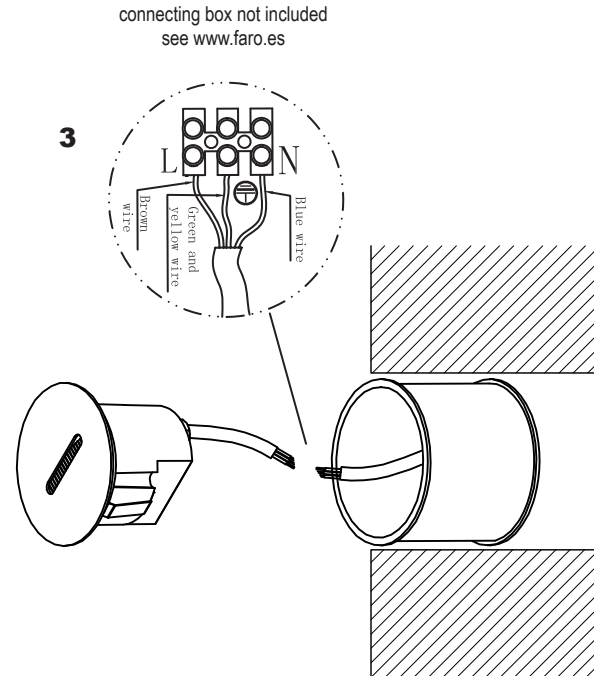

1

2

3

4

LIGHT SOURCE - FUENTE DE LUZ

SMD LED 4W 3000K 25Lm incl

TECHNICAL FEATURES - CARACTERISTICAS TÉCNICAS