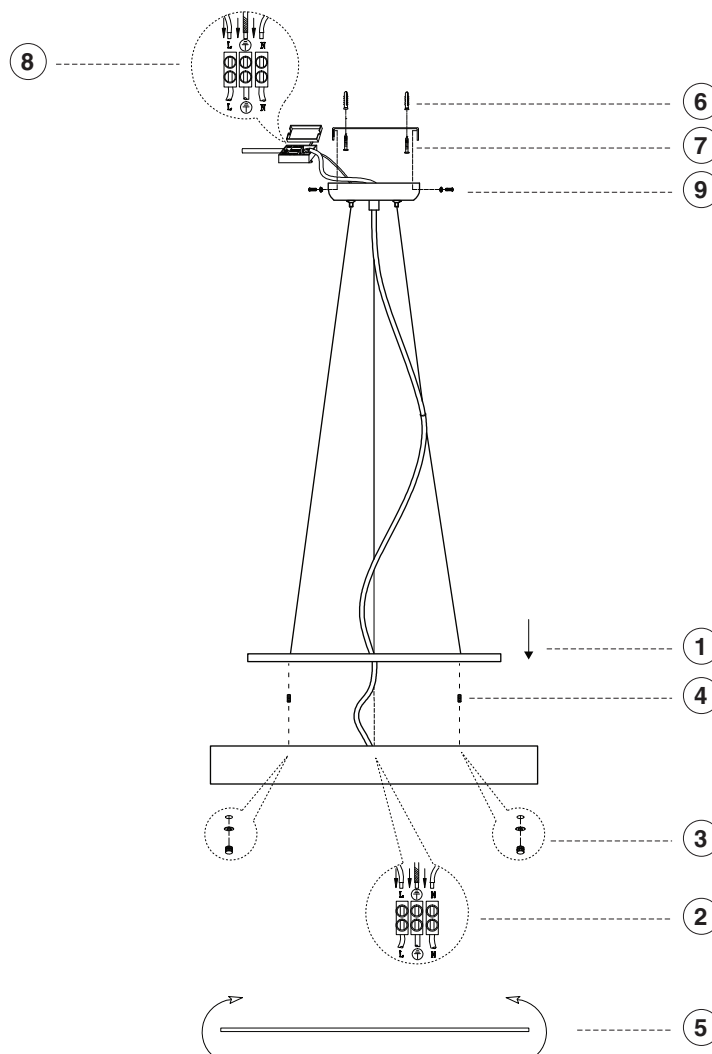

Cocotte pendant kit

○ refs. 64186, 64187: for Cocotte Ø 550

○ refs. 64184, 64185: for Cocotte Ø 430

TECHNICAL FEATURES

Together
we take care
of the planet

Together we take care of the planet.
This is why we reduce paper consumption. Please refer to the safety, maintenance and warranty instructions at www.faro.es. If you cannot access it, call us at +34 937 723 965 or write to export@faro.es.