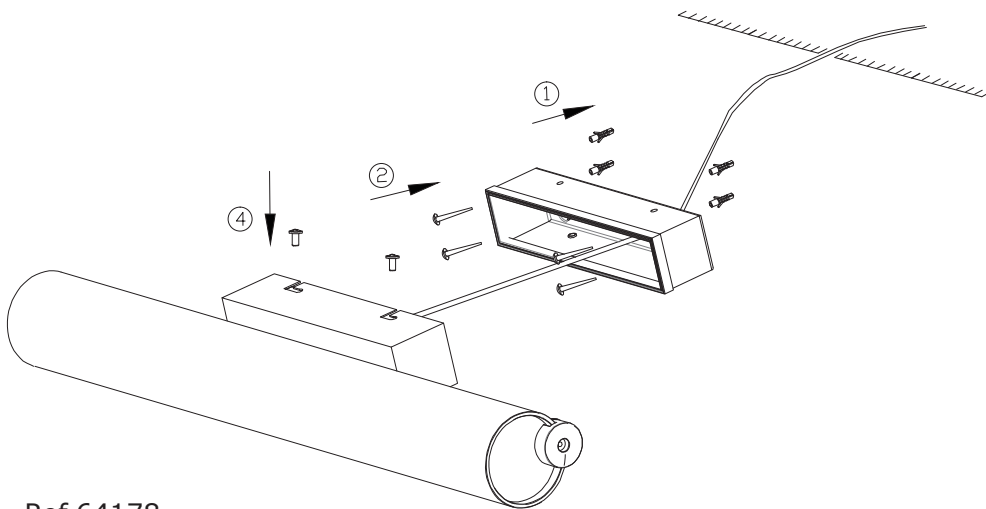

Ref.64177

Ref.64178

BOMBILLAS - BULBS

SIRET-1 Ref.64177

44 x LED  TOTAL 8W
2700K 600Lm (INCL)
DRIVER (INCL)

SIRET-2 Ref.64178

88 x LED  TOTAL 16W
2700K 1200Lm (INCL)
DRIVER (INCL)

ICONOS - ICONES