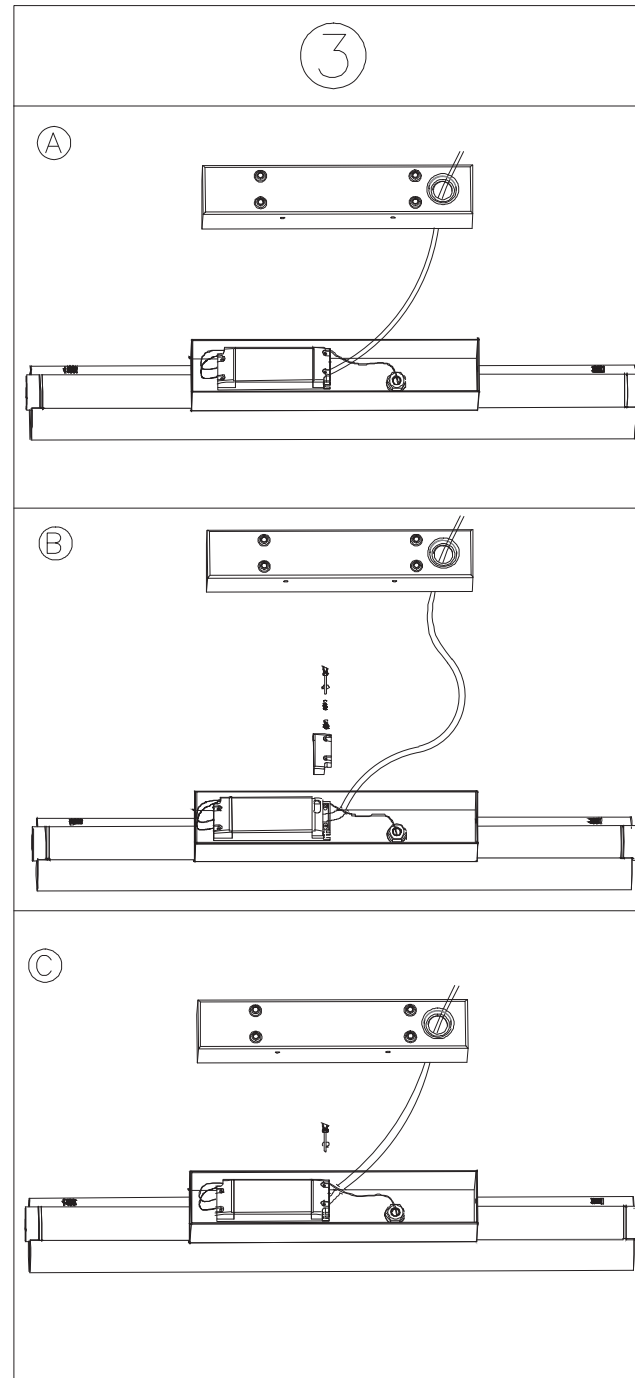

Ref.64177

Ref.64178

BOMBILLAS - BULBS

SIRET-1 Ref.64177

44 x LED  TOTAL 8W
2700K 600Lm (INCL)
DRIVER (INCL)

SIRET-2 Ref.64178

88 x LED  TOTAL 16W
2700K 1200Lm (INCL)
DRIVER (INCL)

ICONOS - ICONES