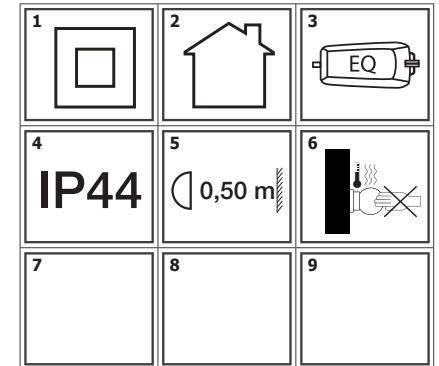

Ref.64177

Ref.64178

BOMBILLAS - BULBS

SIRET-1 Ref.64177

44 x LED  TOTAL 8W
2700K 600Lm (INCL)
DRIVER (INCL)

SIRET-2 Ref.64178

88 x LED  TOTAL 16W
2700K 1200Lm (INCL)
DRIVER (INCL)

ICONOS - ICONES