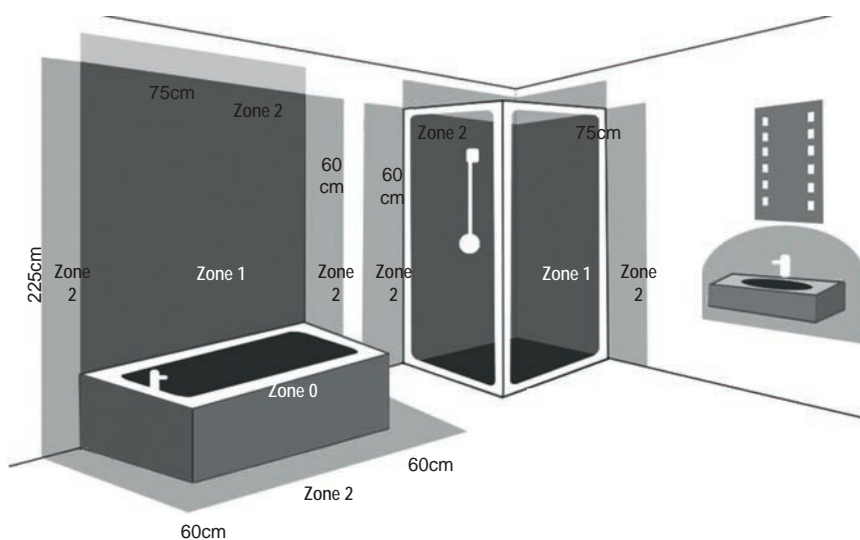

LIGHT SOURCE - FUENTE DE LUZ

1 x G9 MAX 6W LED NOT INCL

TECHNICAL FEATURES - CARACTERISTICAS TÉCNICAS

ZONES

0 SELV(12V max.)
Minimum IP67.

1 Minimum IP65

2 Minimum IP44

Installation light