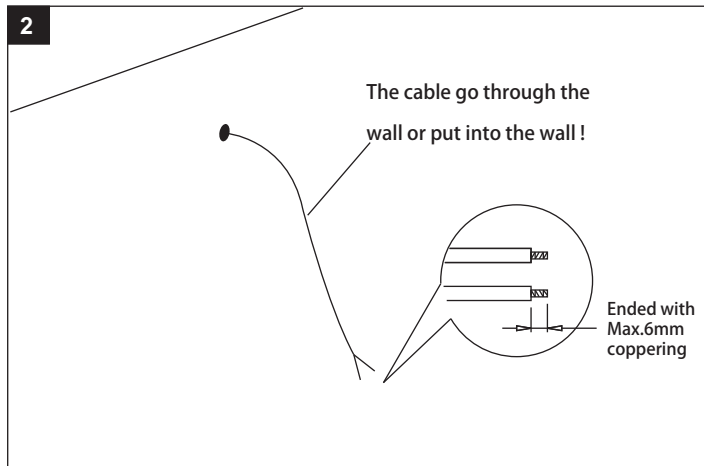

LIGHT SOURCE - FUENTE DE LUZ

1 x G9 MAX 6W LED NOT INCL

TECHNICAL FEATURES - CARACTERISTICAS TÉCNICAS

ZONES

0 SELV(12V max.)
Minimum IP67.

1 Minimum IP65

2 Minimum IP44

Installation light