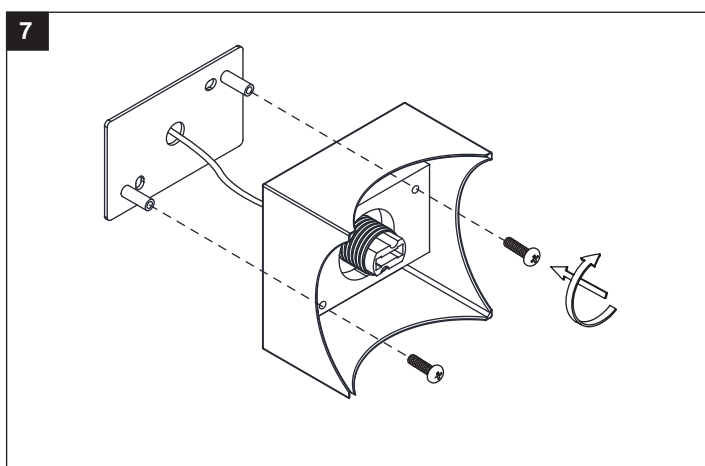

LIGHT SOURCE - FUENTE DE LUZ

1 x G9 MAX 6W LED NOT INCL

TECHNICAL FEATURES - CARACTERISTICAS TÉCNICAS

ZONES

0 SELV(12V max.)
Minimum IP67.

1 Minimum IP65

2 Minimum IP44

Installation light