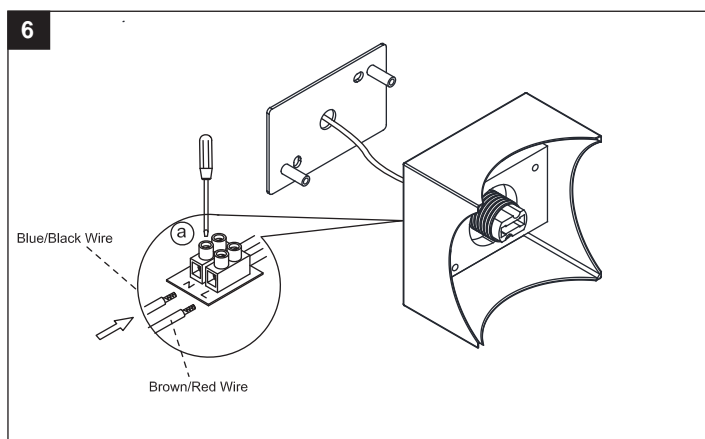

LIGHT SOURCE - FUENTE DE LUZ

1 x G9 MAX 6W LED NOT INCL

TECHNICAL FEATURES - CARACTERISTICAS TÉCNICAS

ZONES

0 SELV(12V max.)
Minimum IP67.

1 Minimum IP65

2 Minimum IP44

Installation light