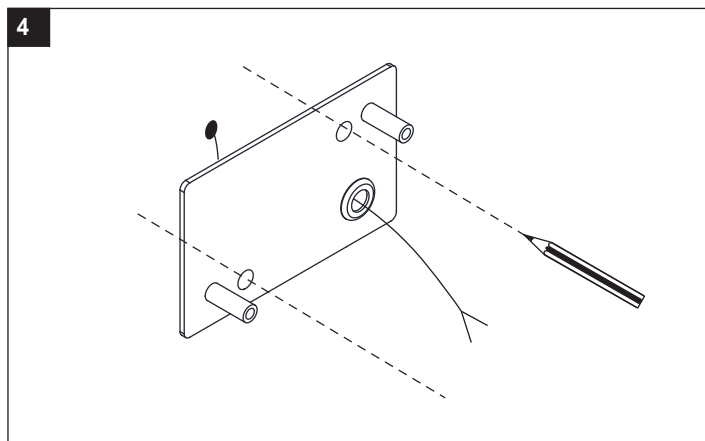

LIGHT SOURCE - FUENTE DE LUZ

1 x G9 MAX 6W LED NOT INCL

TECHNICAL FEATURES - CARACTERISTICAS TÉCNICAS

ZONES

0 SELV(12V max.)
Minimum IP67.

1 Minimum IP65

2 Minimum IP44

Installation light