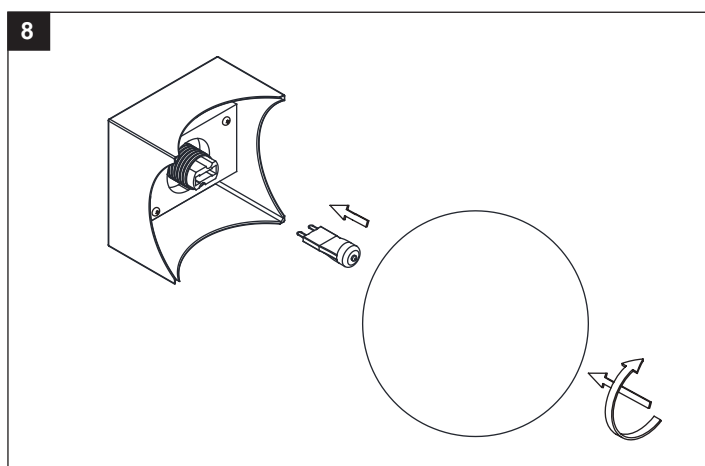

LIGHT SOURCE - FUENTE DE LUZ

1 x G9 MAX 6W LED NOT INCL

TECHNICAL FEATURES - CARACTERISTICAS TÉCNICAS

ZONES

0 SELV(12V max.)
Minimum IP67.

1 Minimum IP65

2 Minimum IP44

Installation light