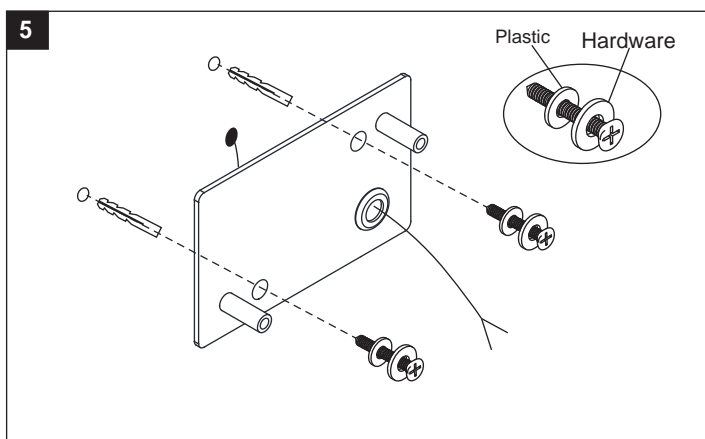

LIGHT SOURCE - FUENTE DE LUZ

1 x G9 MAX 6W LED NOT INCL

TECHNICAL FEATURES - CARACTERISTICAS TÉCNICAS

ZONES

0 SELV(12V max.)
Minimum IP67.

1 Minimum IP65

2 Minimum IP44

Installation light