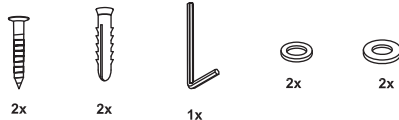

LIGHT SOURCE - FUENTE DE LUZ

1 x G9 MAX 6W LED NOT INCL

TECHNICAL FEATURES - CARACTERISTICAS TÉCNICAS

ZONES

0 SELV(12V max.)
Minimum IP67.

1 Minimum IP65

2 Minimum IP44

Installation light