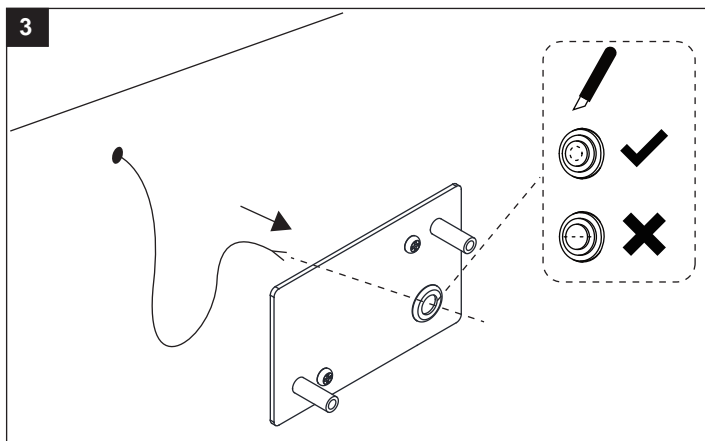

LIGHT SOURCE - FUENTE DE LUZ

1 x G9 MAX 6W LED NOT INCL

TECHNICAL FEATURES - CARACTERISTICAS TÉCNICAS

ZONES

0 SELV(12V max.)
Minimum IP67.

1 Minimum IP65

2 Minimum IP44

Installation light