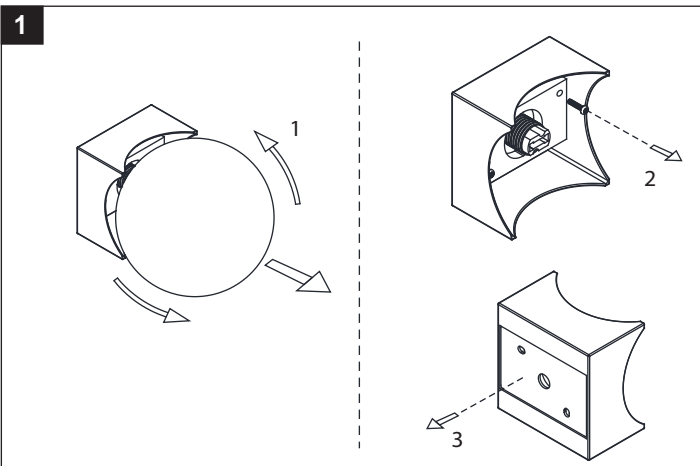

LIGHT SOURCE - FUENTE DE LUZ

1 x G9 MAX 6W LED NOT INCL

TECHNICAL FEATURES - CARACTERISTICAS TÉCNICAS

ZONES

0 SELV(12V max.)
Minimum IP67.

1 Minimum IP65

2 Minimum IP44

Installation light