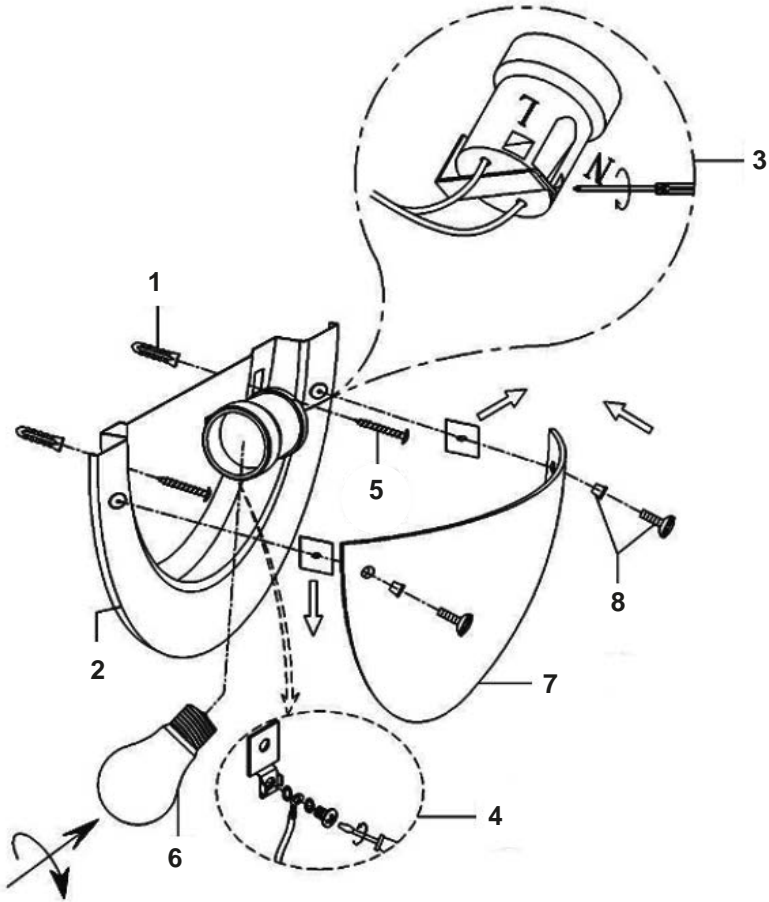

ref. 63027

ref. 63028

LIGHT SOURCE - FUENTE DE LUZ

1 x E27 max. 60W no incl

TECHNICAL FEATURES - CARACTERISTICAS TÉCNICAS