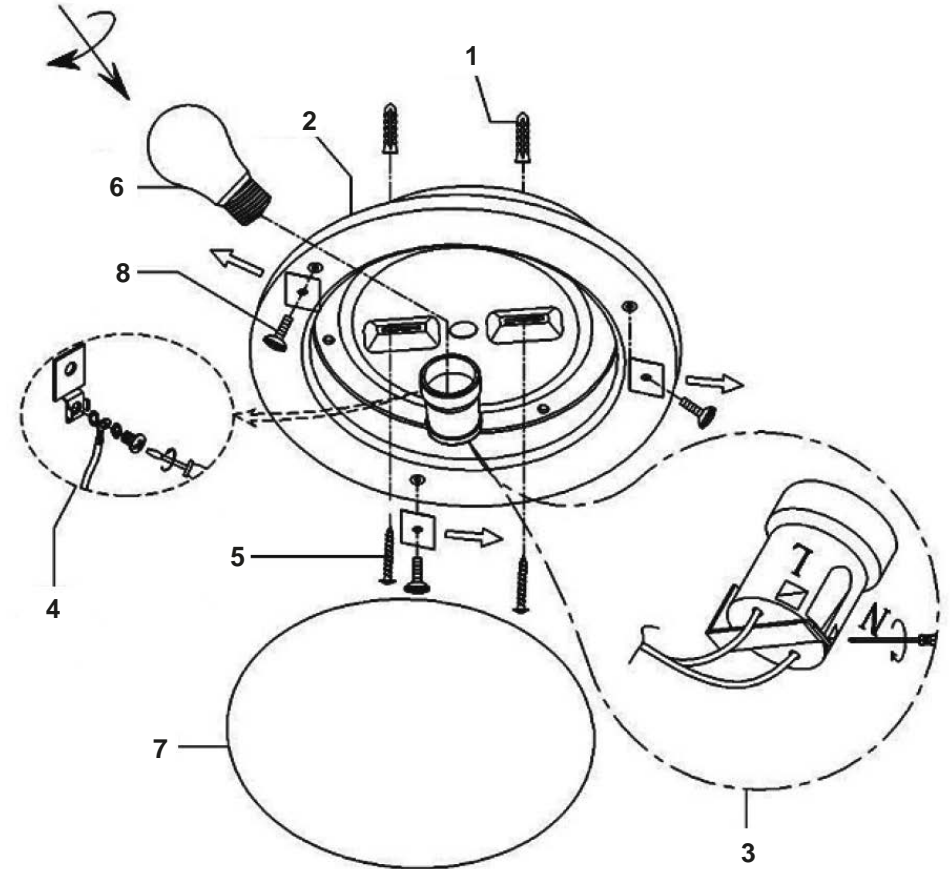

ref. 63027

ref. 63028

LIGHT SOURCE - FUENTE DE LUZ

1 x E27 max. 60W no incl

TECHNICAL FEATURES - CARACTERISTICAS TÉCNICAS