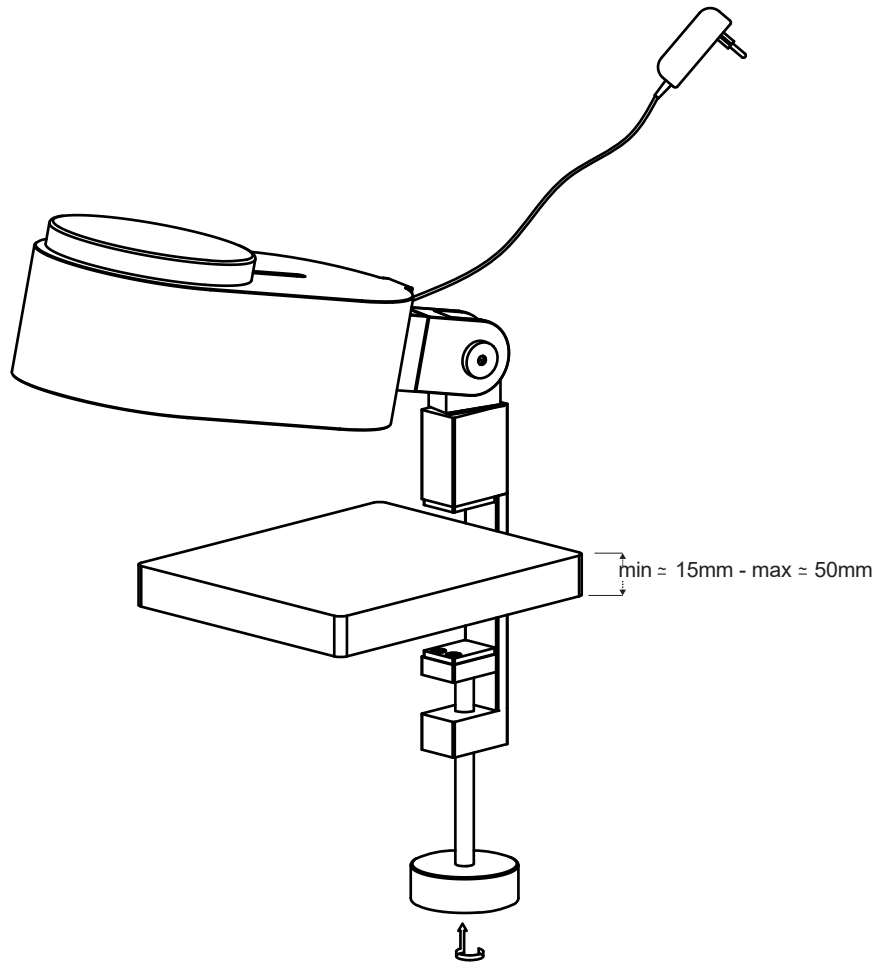

 Dimmer Intensity

off  100%

Color light
Controller
2700K - 4800K

- ref. 57303 white - blanco
- ref. 57304 black - negro
- ref. 57305 yellow - amarillo
- ref. 57310 grey - gris

LIGHT SOURCE - FUENTE DE LUZ

COB LED 6W 2700K-4800K MAX 410Lm INCL

TECHNICAL FEATURES - CARACTERÍSTICAS TÉCNICAS

			 LC	100V-240V ~50Hz/60Hz	DRIVER BUILT-IN
					

LOREFAR, SL
Dinámica, nº1 • Pol. In. Sta Rita
08755 Castellbisbal • Barcelona • Spain
faro@lorefar.com • www.faro.es