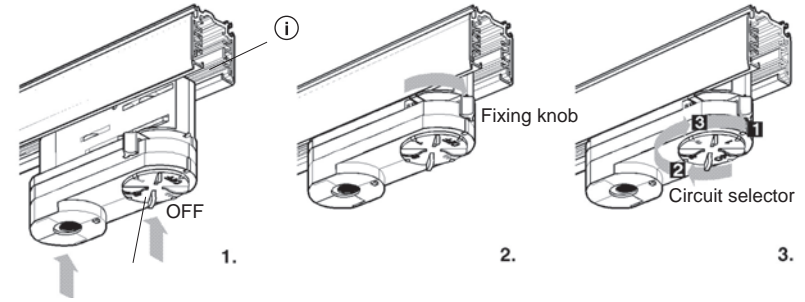

1

(Install)

(Uninstall)

TECHNICAL FEATURES - CARACTERÍSTICAS TÉCNICAS

LIGHT SOURCE - FUENTE DE LUZ

1 x GU10 MAX 8W LED no incl