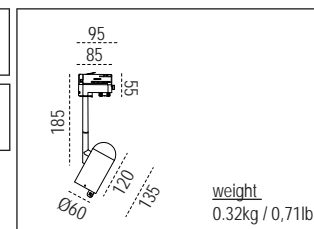

1

(Install)

(Uninstall)

TECHNICAL FEATURES - CARACTERÍSTICAS TÉCNICAS

LIGHT SOURCE - FUENTE DE LUZ

1 x GU10 MAX 8W LED no incl