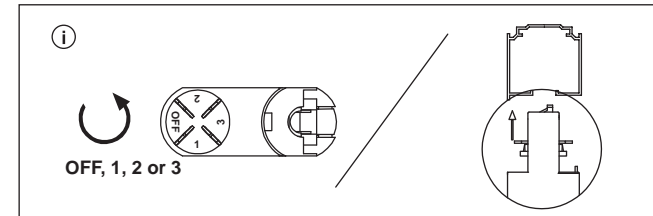

1

(Install)

(Uninstall)

TECHNICAL FEATURES - CARACTERÍSTICAS TÉCNICAS

LIGHT SOURCE - FUENTE DE LUZ

1 x GU10 MAX 8W LED no incl