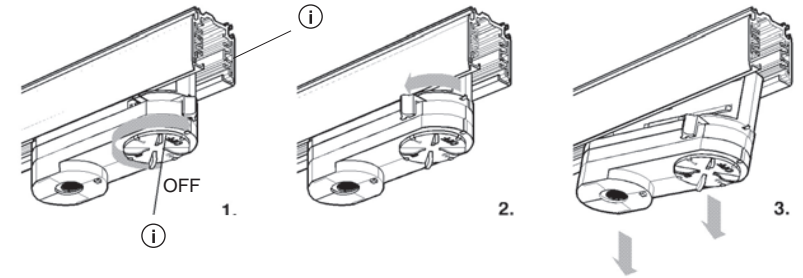

1

(Install)

(Uninstall)

TECHNICAL FEATURES - CARACTERÍSTICAS TÉCNICAS

LIGHT SOURCE - FUENTE DE LUZ

1 x GU10 MAX 8W LED no incl