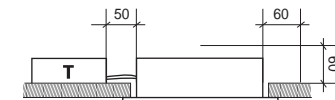

REF. 43399

Ø65

REF. 43400

70x70

LIGHT SOURCE OPTIONS - OPCIONES DE FUENTE DE LUZ

MR16 12V MAX 50W (not included) | gear - equipo (not included) | socket - portalámparas (not included)

GU10 MAX 50W (not included) | socket - portalámparas (not included)