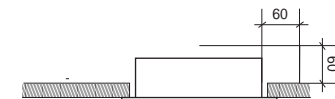

REF. 43399

Ø65

REF. 43400

70x70

LIGHT SOURCE OPTIONS - OPCIONES DE FUENTE DE LUZ

MR16 12V MAX 50W (not included) | gear - equipo (not included) | socket - portalámparas (not included)

GU10 MAX 50W (not included) | socket - portalámparas (not included)