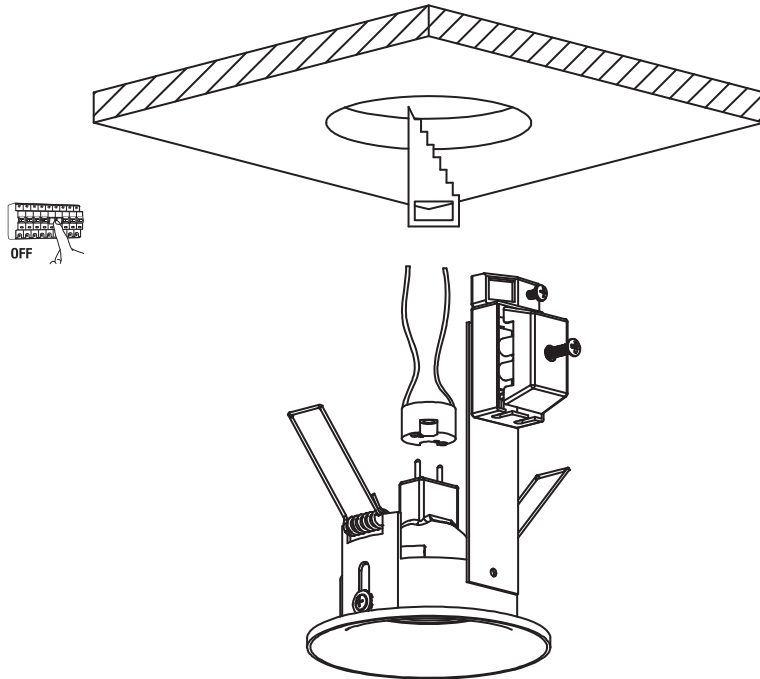

REF. 43399

Ø65

REF. 43400

70x70

LIGHT SOURCE OPTIONS - OPCIONES DE FUENTE DE LUZ

MR16 12V MAX 50W (not included) | gear - equipo (not included) | socket - portalámparas (not included)

GU10 MAX 50W (not included) | socket - portalámparas (not included)

COB LED MODULE 8W (not included) | driver (included)