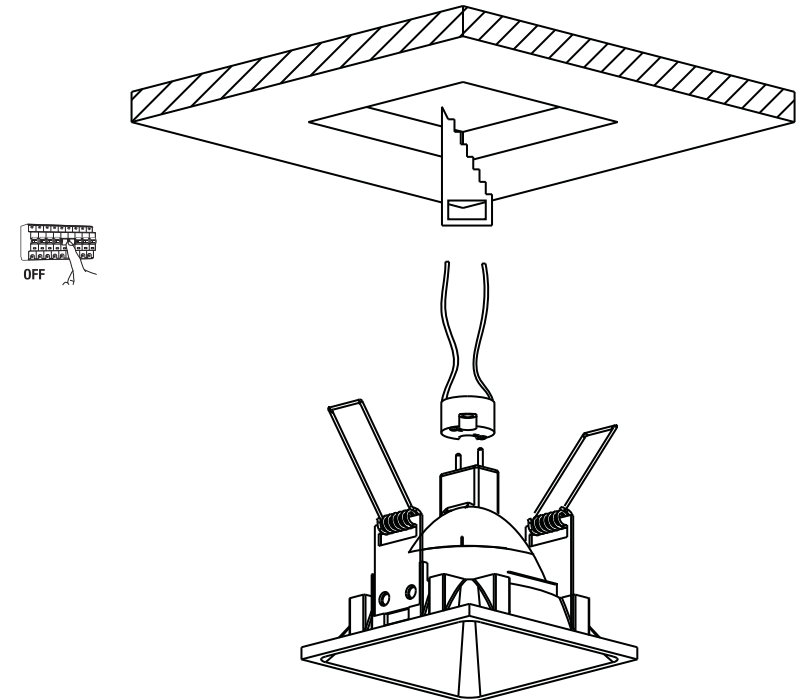

REF. 43399

Ø65

REF. 43400

70x70

LIGHT SOURCE OPTIONS - OPCIONES DE FUENTE DE LUZ

MR16 12V MAX 50W (not included) | gear - equipo (not included) | socket - portalámparas (not included)

GU10 MAX 50W (not included) | socket - portalámparas (not included)

COB LED MODULE 8W (not included) | driver (included)