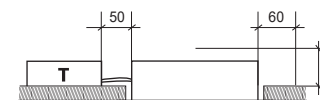

LIGHT SOURCE OPTIONS - OPCIONES DE FUENTE DE LUZ

MR16 12V MAX 50W (not included) | gear - equipo (not included) | socket - portalámparas (included)

GU10 MAX 50W (not included) | socket - portalámparas (not included)