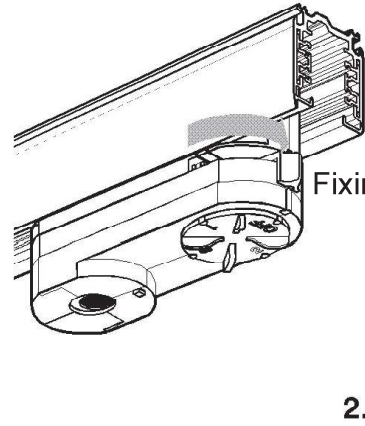

LIGHT SOURCE - FUENTE DE LUZ

1 x GU10 LED 8W no incl

TECHNICAL FEATURES - CARACTERISTICAS TÉCNICAS

(Install)

(Uninstall)