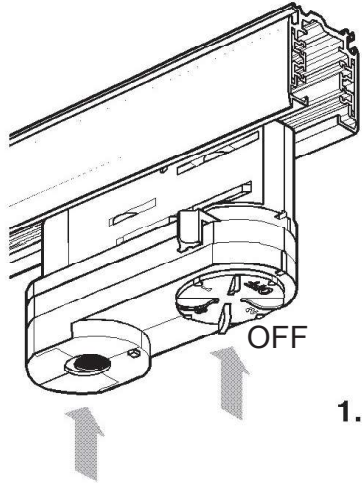

LIGHT SOURCE - FUENTE DE LUZ

1 x GU10 LED 8W no incl

TECHNICAL FEATURES - CARACTERISTICAS TÉCNICAS

(Install)

(Uninstall)