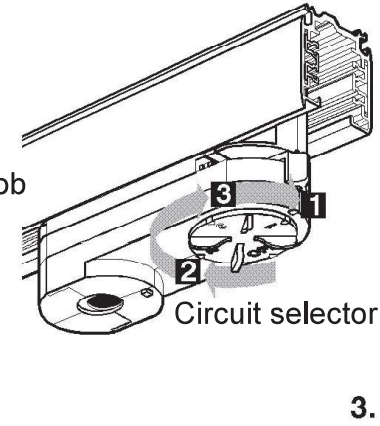

LIGHT SOURCE - FUENTE DE LUZ

1 x GU10 LED 8W no incl

TECHNICAL FEATURES - CARACTERISTICAS TÉCNICAS

(Install)

(Uninstall)