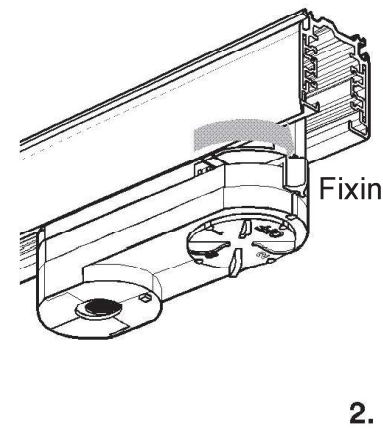

LIGHT SOURCE - FUENTE DE LUZ

1 x GU10 LED 8W no incl

TECHNICAL FEATURES - CARACTERISTICAS TÉCNICAS

(Install)

(Uninstall)