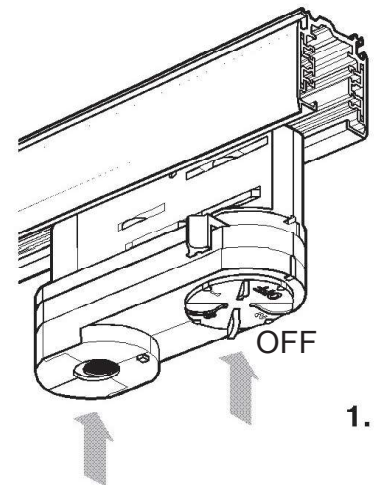

LIGHT SOURCE - FUENTE DE LUZ

1 x GU10 LED 8W no incl

TECHNICAL FEATURES - CARACTERISTICAS TÉCNICAS

(Install)

(Uninstall)