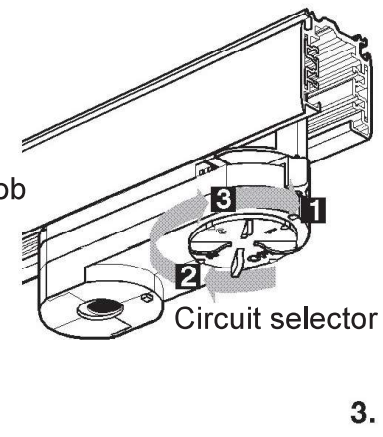

LIGHT SOURCE - FUENTE DE LUZ

1 x GU10 LED 8W no incl

TECHNICAL FEATURES - CARACTERISTICAS TÉCNICAS

(Install)

(Uninstall)