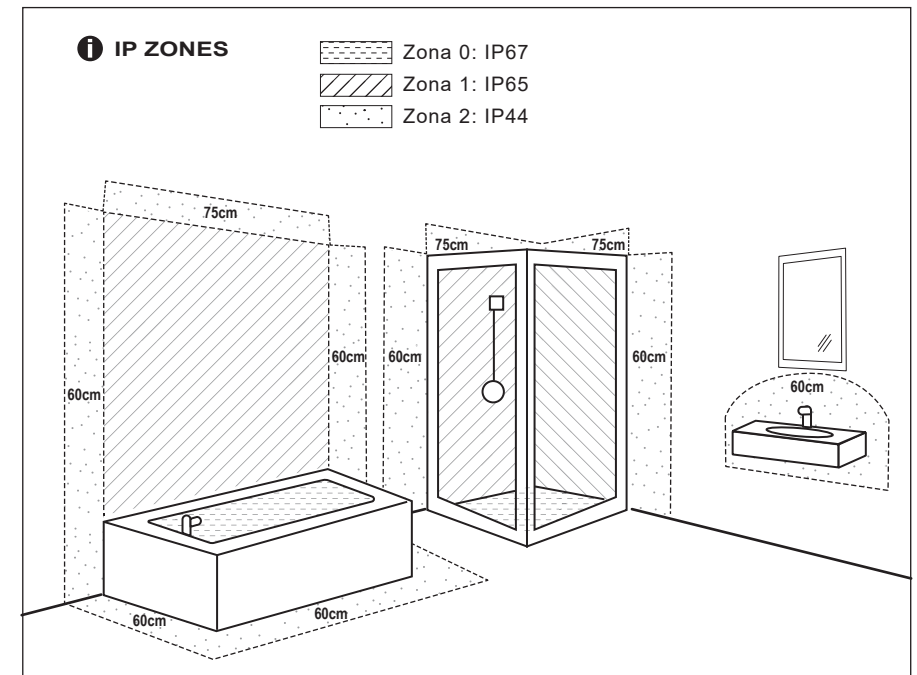

TECHNICAL FEATURES

GU10 MAX 8W LED no incl.

Cass II socket for GU10 NO INCL			▲ IP20 ▼ IP44	100-240 V~	50/60 Hz	

Together
we take care
of the planet