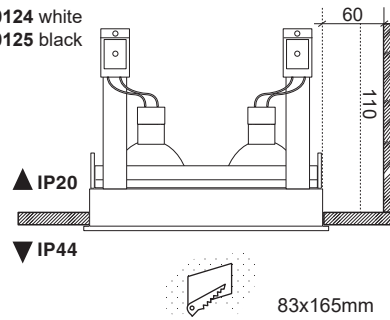

ref. 40114 white
ref. 40115 black

ref. 40116 white
ref. 40117 black

ref. 40124 white
ref. 40125 black

TECHNICAL FEATURES

GU10 MAX 8W LED no incl.

Cass II socket for GU10 NO INCL			▲ IP20 ▼ IP44	100-240 V~	50/60 Hz	