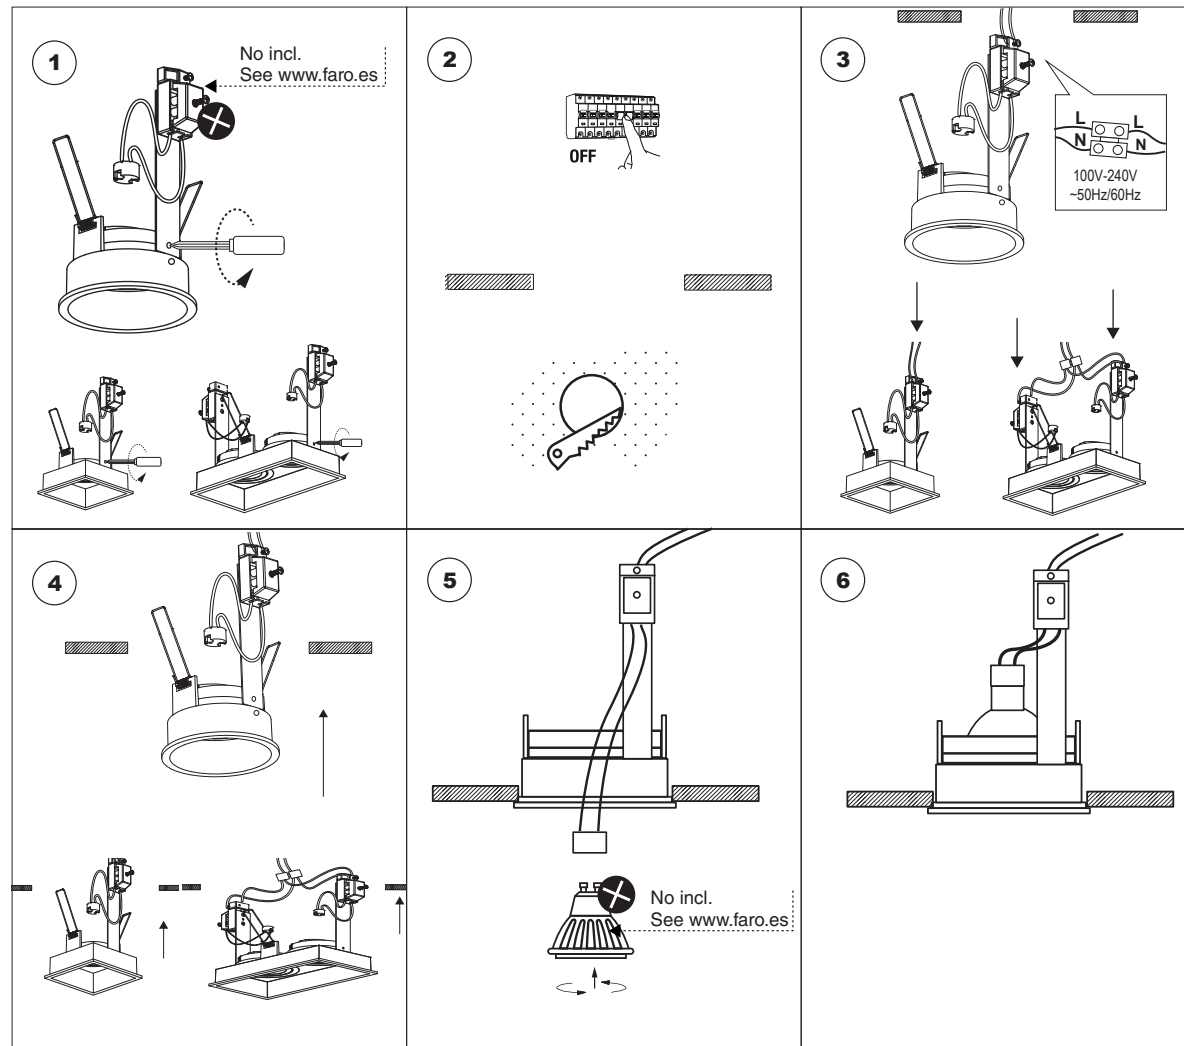

TECHNICAL FEATURES

GU10 MAX 8W LED no incl.

Cass II socket for GU10 NO INCL			▲ IP20 ▼ IP44	100-240 V~	50/60 Hz	

Together
we take care
of the planet