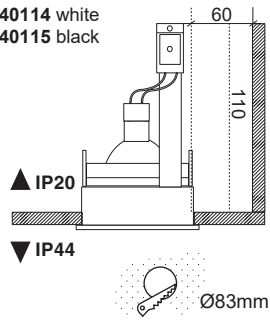

ref. 40114 white
ref. 40115 black

ref. 40116 white
ref. 40117 black

ref. 40124 white
ref. 40125 black

TECHNICAL FEATURES

GU10 MAX 8W LED no incl.

Cass II socket for GU10 NO INCL			▲ IP20 ▼ IP44	100-240 V~	50/60 Hz	