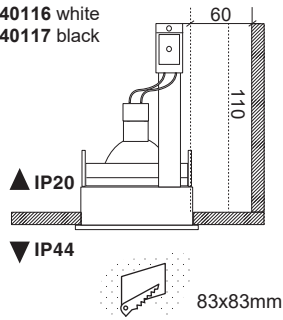

ref. 40114 white
ref. 40115 black

ref. 40116 white
ref. 40117 black

ref. 40124 white
ref. 40125 black

TECHNICAL FEATURES

GU10 MAX 8W LED no incl.

Cass II socket for GU10 NO INCL			▲ IP20 ▼ IP44	100-240 V~	50/60 Hz	