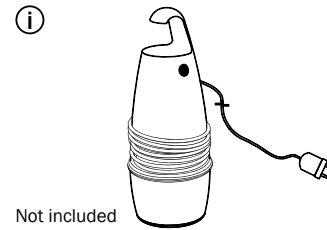

**Hook**

ver  
sa  
ti  
li  
ty

**light**  
long wire

Oiko 28367  
**HOOK**  
shelf accessory

Not included

Included

Necessary tools

More accessories on [www.faro.es](http://www.faro.es)