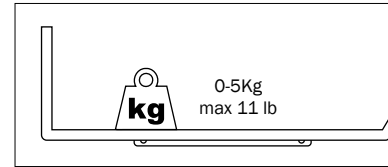

**Hook**

ver  
sa  
ti  
li  
ty

**light**  
long wire

Oiko 28367  
**HOOK**  
shelf accessory

Not included

Included

Necessary tools

More accessories on [www.faro.es](http://www.faro.es)