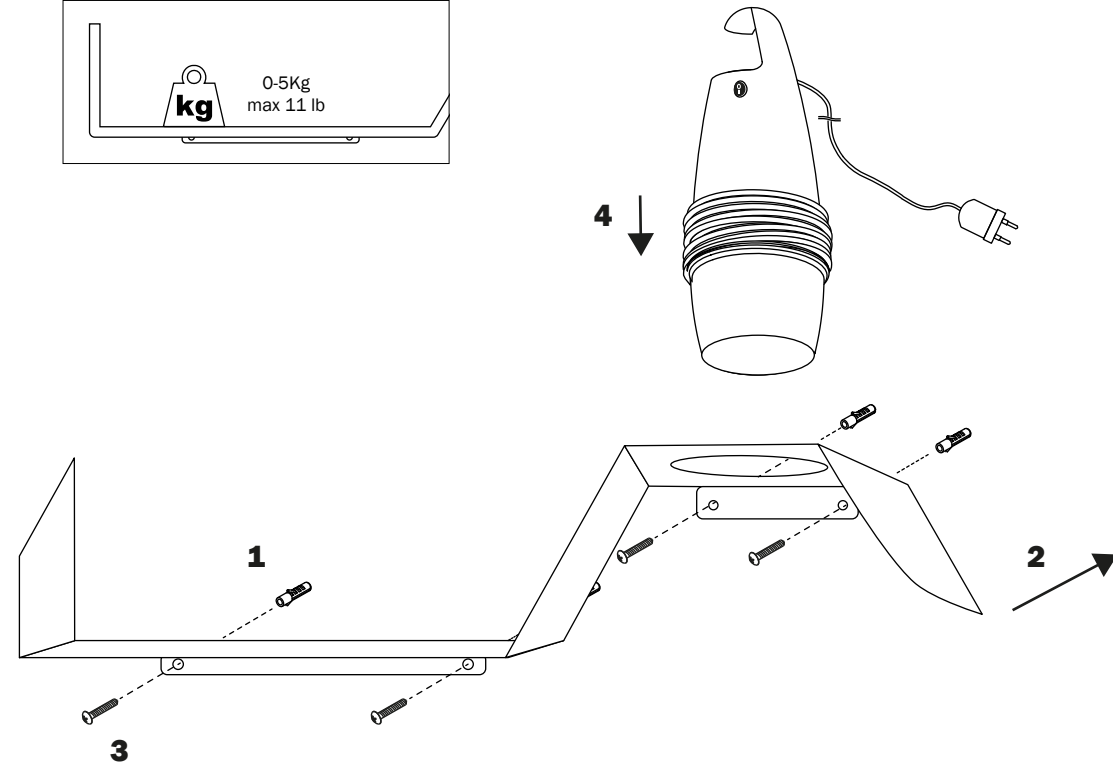

**Hook**

ver  
sa  
ti  
li  
ty

**light**  
long wire

Oiko 28367  
**HOOK**  
shelf accessory

Not included

Included

Necessary tools

More accessories on [www.faro.es](http://www.faro.es)