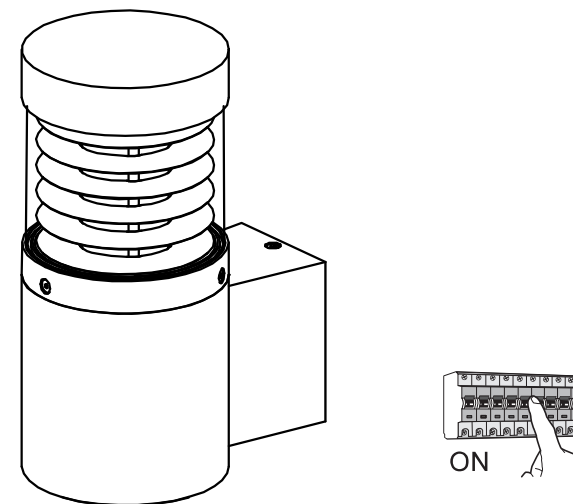

2.

O-Ring must be under washer, No reverse position

4.

LIGHT SOURCE - FUENTE DE LUZ

COB LED 15W 3000K 500Lm incl

TECHNICAL FEATURES - CARACTERISTICAS TÉCNICAS