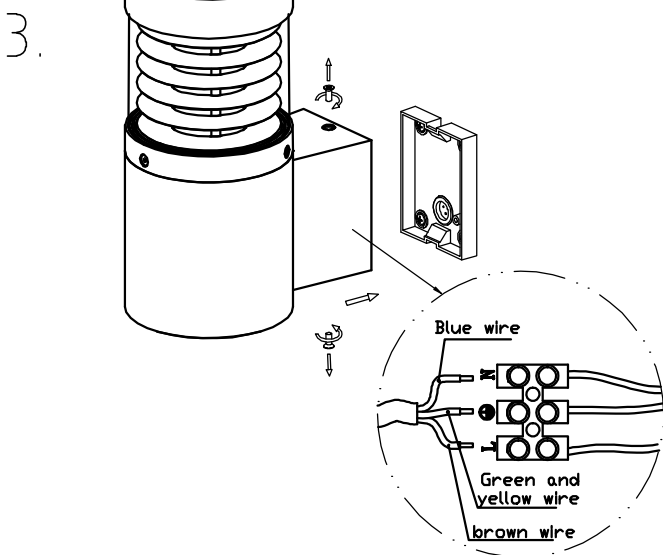

2.

O-Ring must be under washer, No reverse position

4.

LIGHT SOURCE - FUENTE DE LUZ

COB LED 15W 3000K 500Lm incl

TECHNICAL FEATURES - CARACTERISTICAS TÉCNICAS