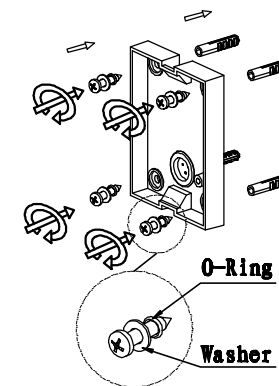

2.

O-Ring must be under washer, No reverse position

4.

LIGHT SOURCE - FUENTE DE LUZ

COB LED 15W 3000K 500Lm incl

TECHNICAL FEATURES - CARACTERISTICAS TÉCNICAS