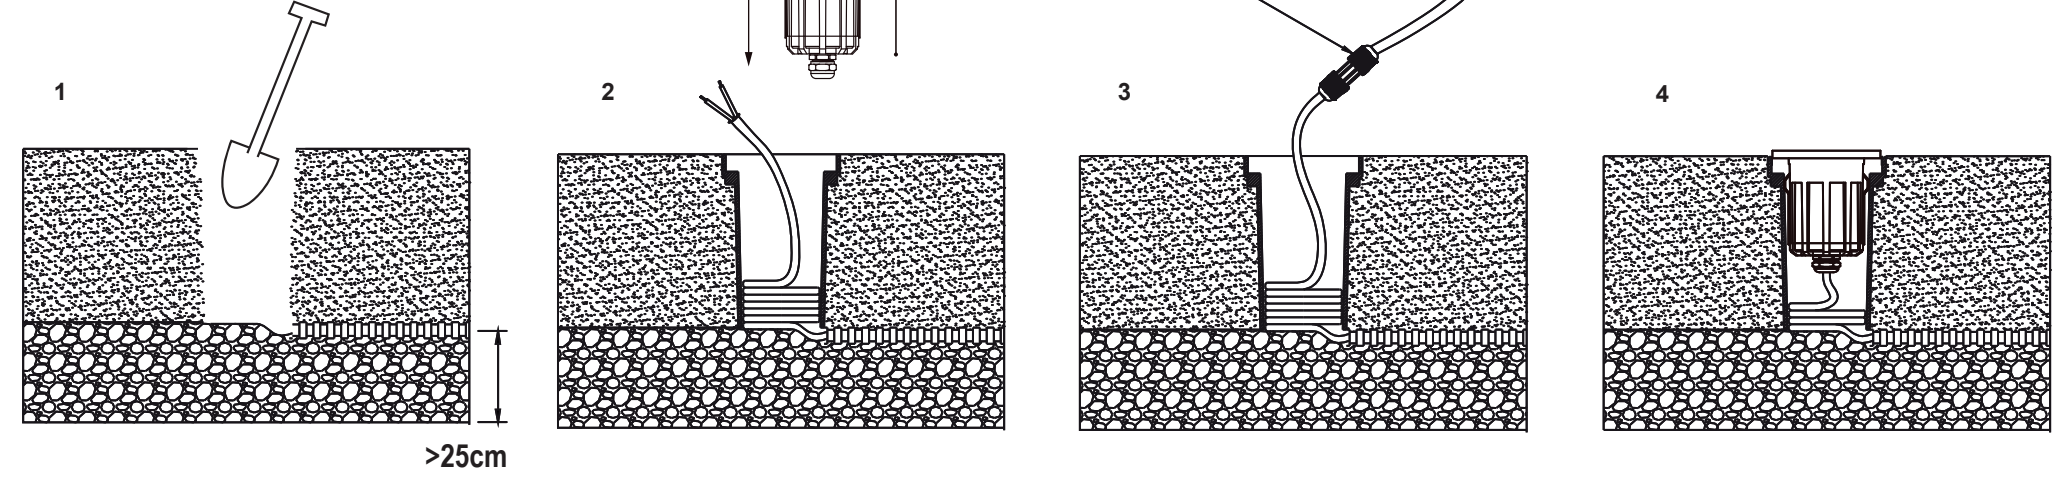

Size include the sleeve:

Lamp body size:

TECHNICAL FEATURES - CARACTERÍSTICAS TÉCNICAS

	DRIVER not incl	24VDC 233mA			
IP67	IK06	950Kg	L = 0.5m H05RN-F 2x1.0mm	Operating temperature -20°C ~ 40°C	

LIGHTING SOURCE - FUENTE DE LUZ