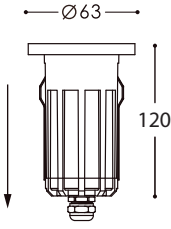

Size include the sleeve:

Lamp body size:

TECHNICAL FEATURES - CARACTERÍSTICAS TÉCNICAS

	DRIVER not incl	24VDC 233mA			
IP67	IK06	950Kg	L = 0.5m H05RN-F 2x1.0mm	Operating temperature -20°C ~ 40°C	

LIGHTING SOURCE - FUENTE DE LUZ