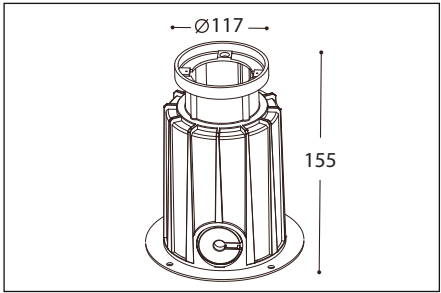

Size include the sleeve:

Lamp body size:

TECHNICAL FEATURES - CARACTERÍSTICAS TÉCNICAS

	DRIVER not incl	24VDC 233mA			
IP67	IK06	950Kg	L = 0.5m H05RN-F 2x1.0mm	Operating temperature -20°C ~ 40°C	

LIGHTING SOURCE - FUENTE DE LUZ