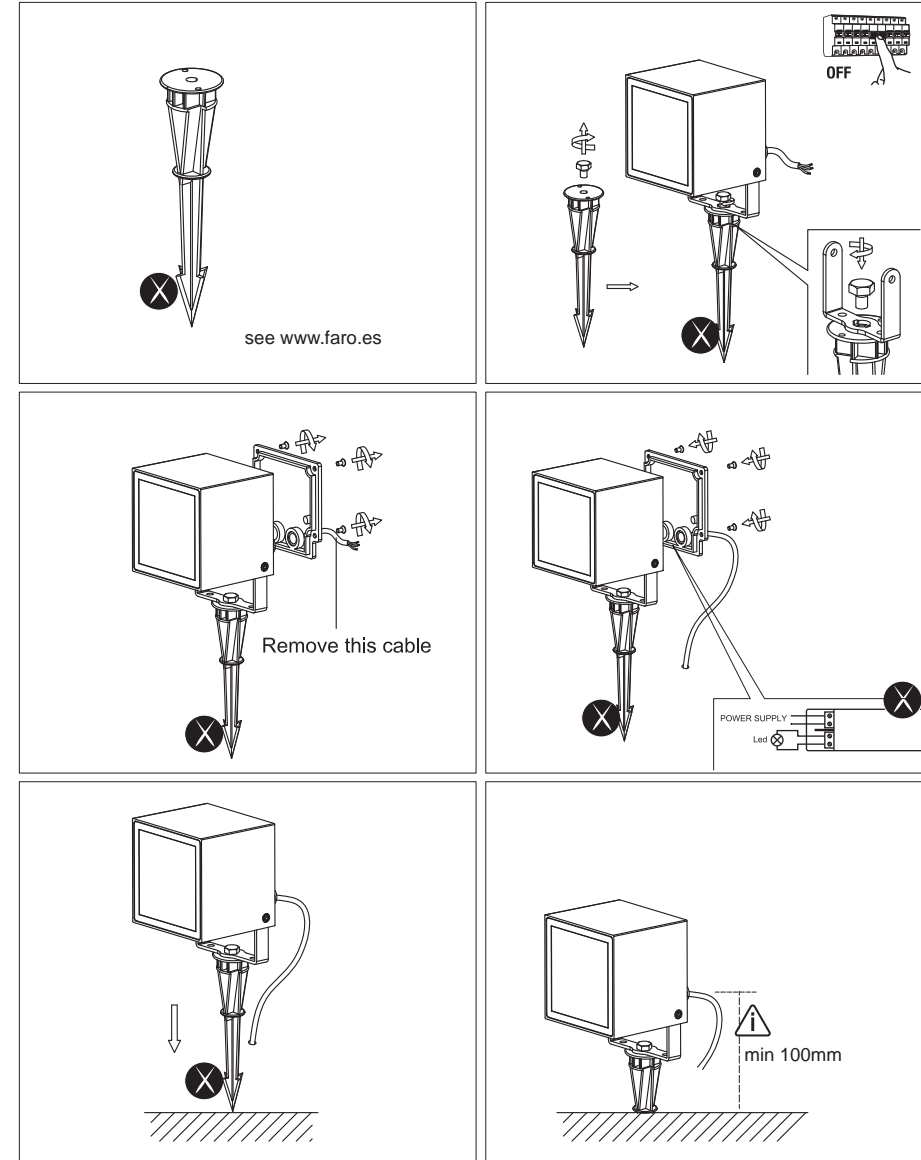

OPTIONAL INSTALLATION (spike not incl)

LIGHT SOURCE - FUENTE DE LUZ

COB LED 1.5W 3000K 80lm 30° INCL.

TECHNICAL FEATURES - CARACTERÍSTICAS TÉCNICAS