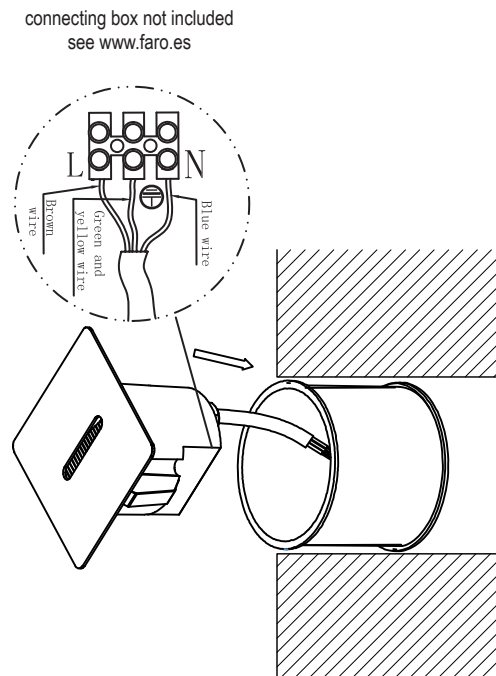

1

2

3

4

Ø90mm x 80mm

LIGHT SOURCE - FUENTE DE LUZ

SMD LED 4W 3000K 25Lm incl

TECHNICAL FEATURES - CARACTERISTICAS TÉCNICAS