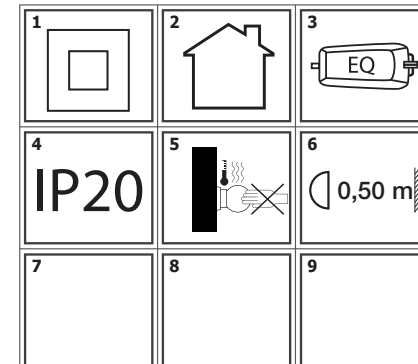

BOMBILLAS - BULBS

REL Ref.64198, 64199

1 x LED  15W/LED
2700K 1340Lm (INCL)
DRIVER (INCL)
TOTAL 15W

REL Ref.64200, 64201

1 x LED  25W/LED
2700K 2230Lm (INCL)
DRIVER (INCL)
TOTAL 25W

ICONOS - ICONES

CARACTERÍSTICAS ESPECÍFICAS
SPECIFIC FEATURES