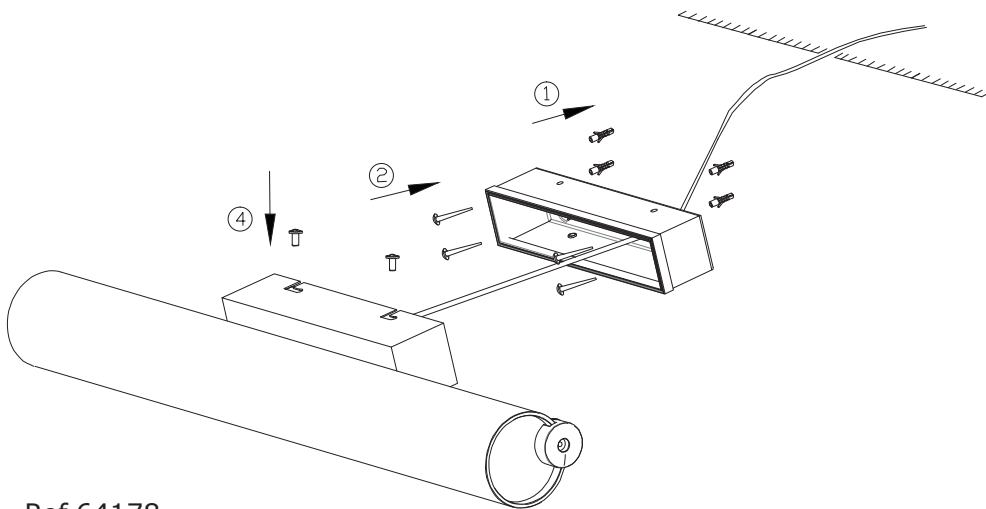

Ref.64177

Ref.64178

BOMBILLAS - BULBS

**SIRET-1** Ref.64177

44 x LED  TOTAL 8W  
2700K 600Lm (INCL)  
DRIVER (INCL)

**SIRET-2** Ref.64178

88 x LED  TOTAL 16W  
2700K 1200Lm (INCL)  
DRIVER (INCL)

ICONOS - ICONES