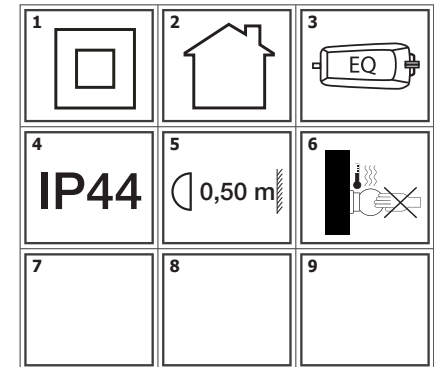

Ref.64177

Ref.64178

BOMBILLAS - BULBS

**SIRET-1** Ref.64177

44 x LED  TOTAL 8W  
2700K 600Lm (INCL)  
DRIVER (INCL)

**SIRET-2** Ref.64178

88 x LED  TOTAL 16W  
2700K 1200Lm (INCL)  
DRIVER (INCL)

ICONOS - ICONES