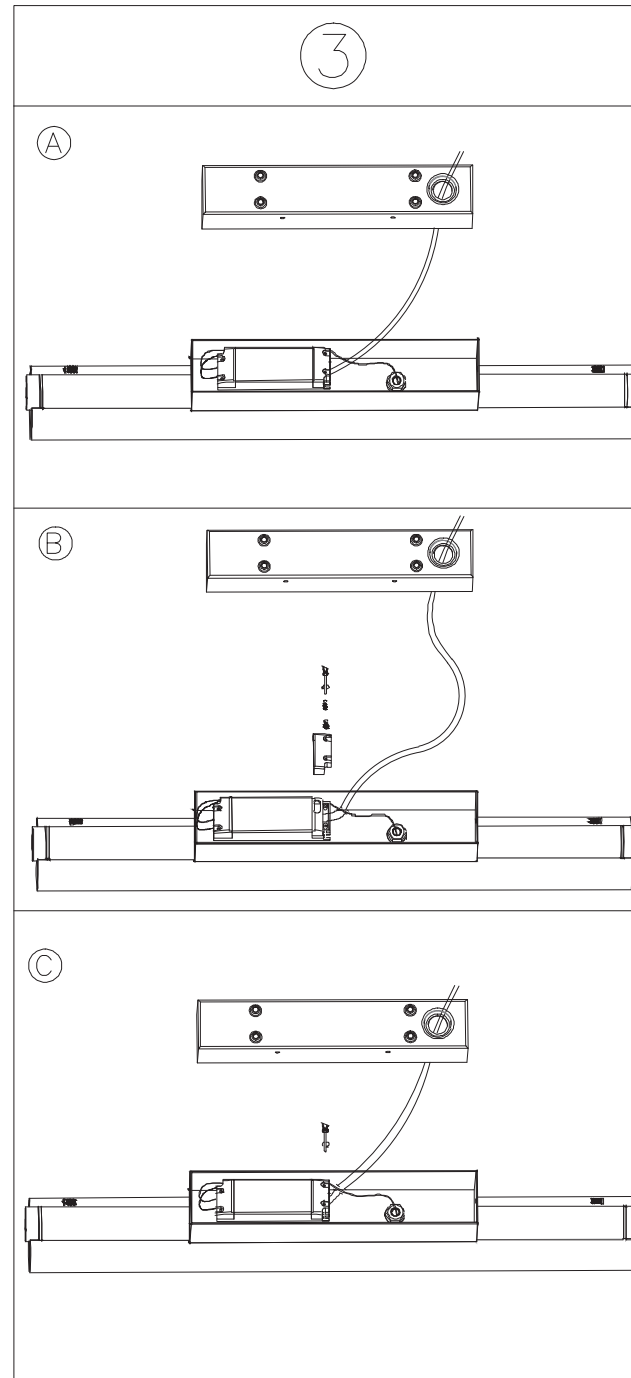

Ref.64177

Ref.64178

BOMBILLAS - BULBS

**SIRET-1** Ref.64177

44 x LED  TOTAL 8W  
2700K 600Lm (INCL)  
DRIVER (INCL)

**SIRET-2** Ref.64178

88 x LED  TOTAL 16W  
2700K 1200Lm (INCL)  
DRIVER (INCL)

ICONOS - ICONES