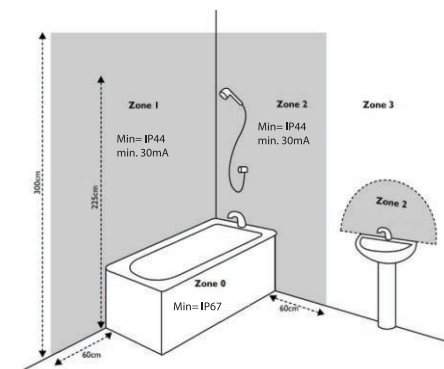

DOKA 1 - Ref. 63322

DOKA 2 - Ref. 63323

DOKA 3 - Ref. 63324

LIGHT SOURCE - FUENTE DE LUZ

Ref.63322: 1 x E14 max. 28W no incl
Ref.63323: 2 x E14 max. 28W no incl
Ref.63324: 3 x E14 max. 28W no incl

TECHNICAL FEATURES - CARACTERISTICAS TÉCNICAS