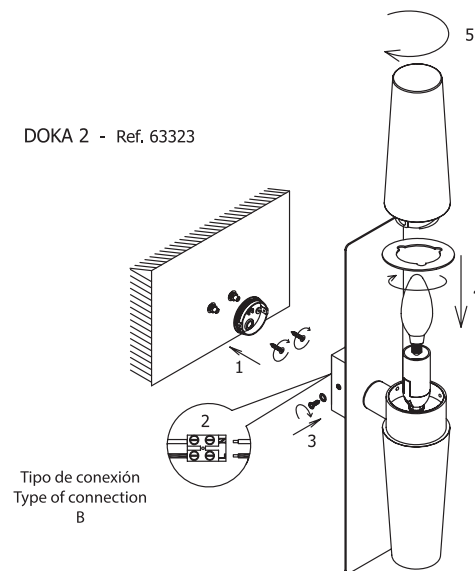

DOKA 1 - Ref. 63322

DOKA 2 - Ref. 63323

DOKA 3 - Ref. 63324

LIGHT SOURCE - FUENTE DE LUZ

Ref.63322: 1 x E14 max. 28W no incl
Ref.63323: 2 x E14 max. 28W no incl
Ref.63324: 3 x E14 max. 28W no incl

TECHNICAL FEATURES - CARACTERISTICAS TÉCNICAS