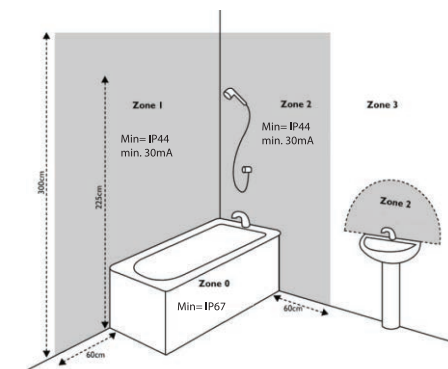

DOKA 1 - Ref. 63322

DOKA 2 - Ref. 63323

DOKA 3 - Ref. 63324

LIGHT SOURCE - FUENTE DE LUZ

Ref.63322: 1 x E14 max. 28W no incl
Ref.63323: 2 x E14 max. 28W no incl
Ref.63324: 3 x E14 max. 28W no incl

TECHNICAL FEATURES - CARACTERISTICAS TÉCNICAS