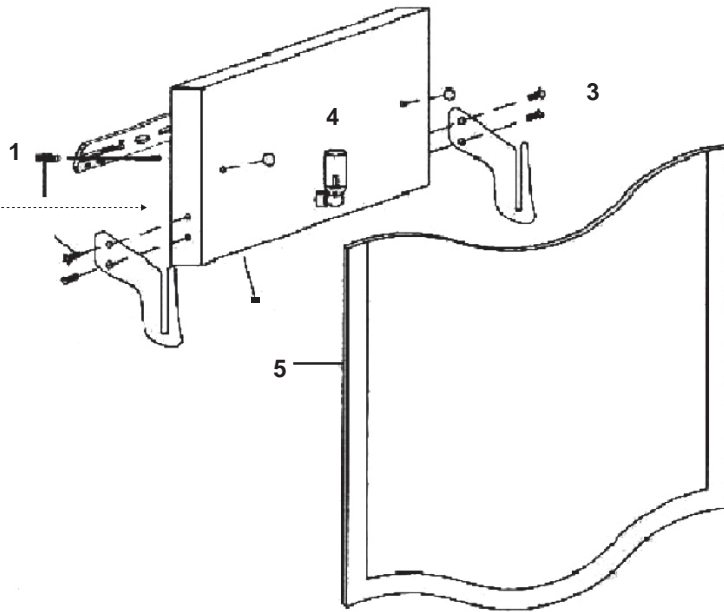

OFF

2

**OLA-1** ref. 63064

LIGHT SOURCE - FUENTE DE LUZ

1xE14 60W no incl

OFF

2

**OLA-2** ref. 63065

LIGHT SOURCE - FUENTE DE LUZ

2xE14 60W no incl

TECHNICAL FEATURES - CARACTERISTICAS TÉCNICAS