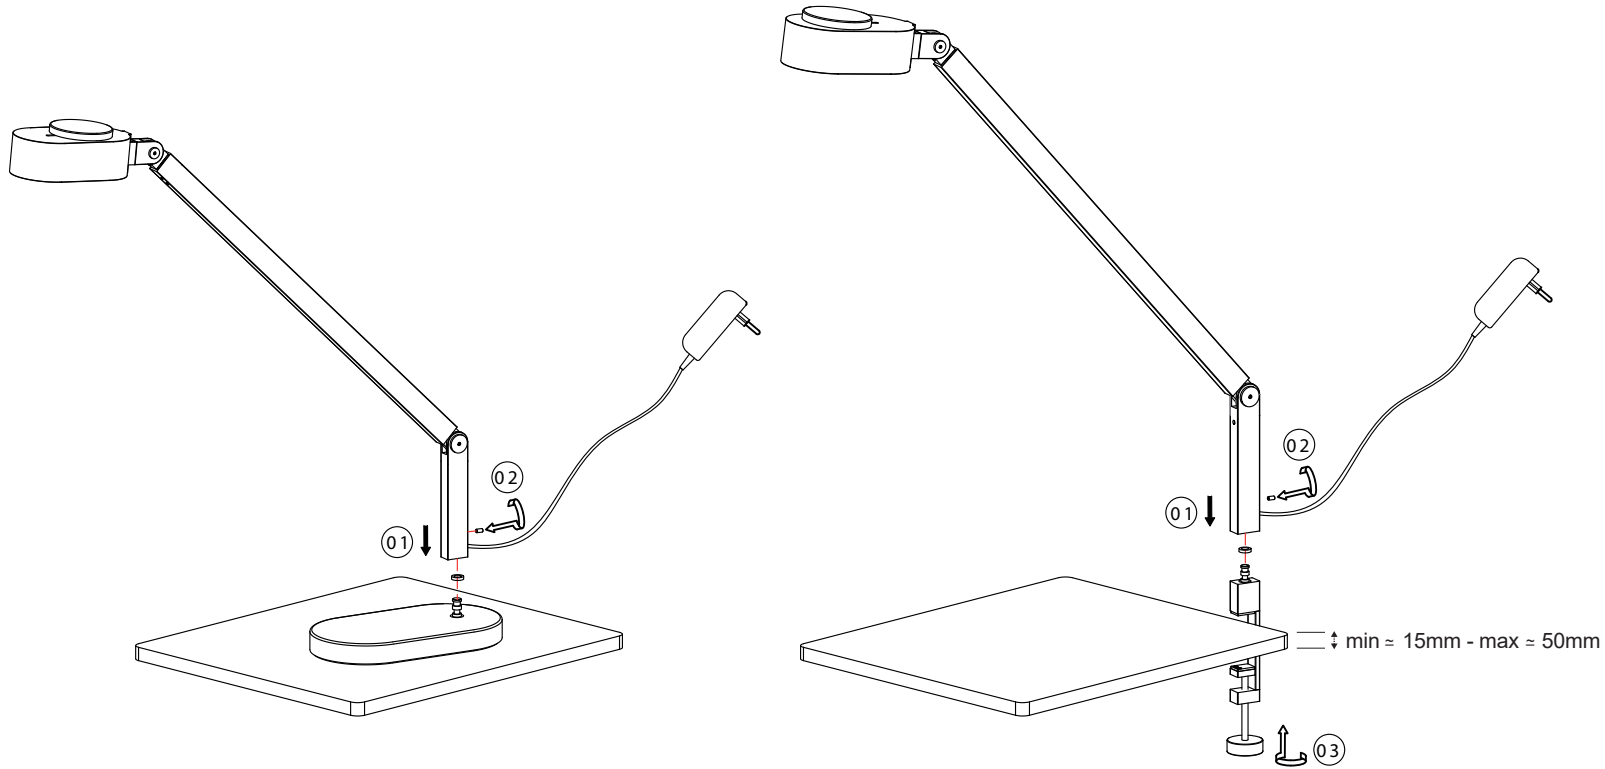

INVITING

- ref. 57306 white - blanco
- ref. 57307 black - negro
- ref. 57308 yellow - amarillo
- ref. 57311 grey - gris

LIGHT SOURCE - FUENTE DE LUZ

COB LED 6W 2700K-4800K MAX 410Lm INCL

TECHNICAL FEATURES - CARACTERÍSTICAS TÉCNICAS