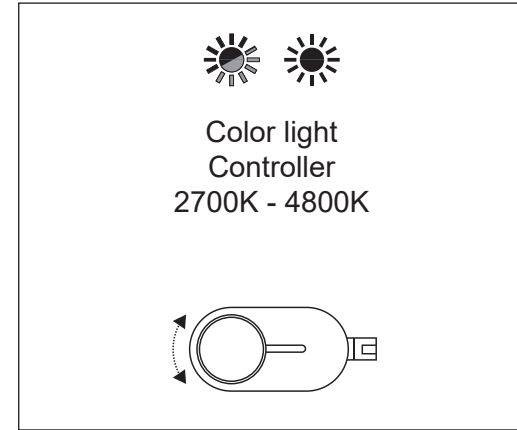

INVITING

- ref. 57306 white - blanco
- ref. 57307 black - negro
- ref. 57308 yellow - amarillo
- ref. 57311 grey - gris

LIGHT SOURCE - FUENTE DE LUZ

COB LED 6W 2700K-4800K MAX 410Lm INCL

TECHNICAL FEATURES - CARACTERÍSTICAS TÉCNICAS