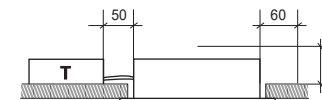

LIGHT SOURCE OPTIONS - OPCIONES DE FUENTE DE LUZ

MR16 12V MAX 50W (not included) | gear - equipo (not included) | socket - portalámparas (included)

GU10 MAX 50W (not included) | socket - portalámparas (not included)