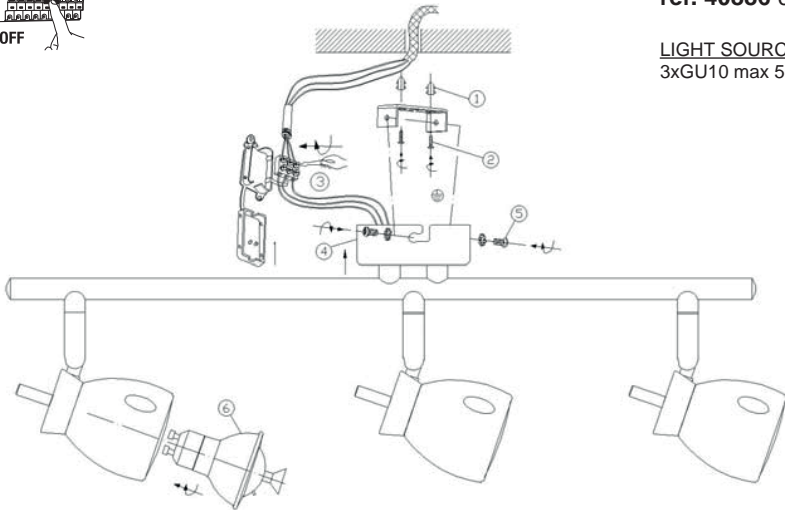

ref. 40880 chrome + white
ref. 40884 chrome + black

LIGHT SOURCE - FUENTE DE LUZ
1xGU10 max 50W

ref. 40881 chrome + white
ref. 40885 chrome + black

LIGHT SOURCE - FUENTE DE LUZ
2xGU10 max 50W

ref. 40882 chrome + white
ref. 40886 chrome + black

LIGHT SOURCE - FUENTE DE LUZ
3xGU10 max 50W

ref. 40883 chrome + white
ref. 40887 chrome + black

LIGHT SOURCE - FUENTE DE LUZ
3xGU10 max 50W

TECHNICAL FEATURES - CARACTERÍSTICAS TÉCNICAS