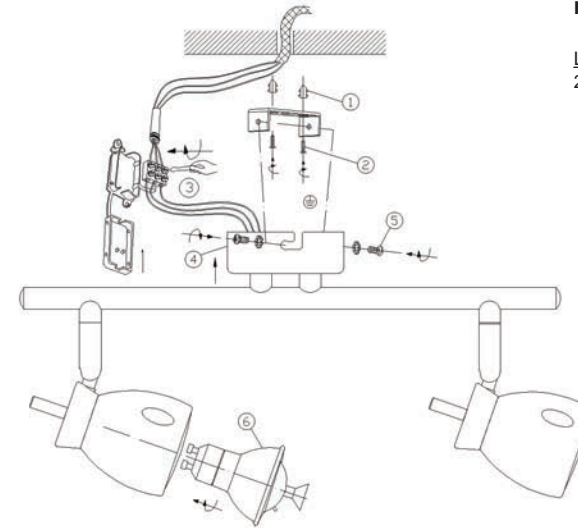

ref. 40880 chrome + white
ref. 40884 chrome + black

LIGHT SOURCE - FUENTE DE LUZ
1xGU10 max 50W

ref. 40881 chrome + white
ref. 40885 chrome + black

LIGHT SOURCE - FUENTE DE LUZ
2xGU10 max 50W

ref. 40882 chrome + white
ref. 40886 chrome + black

LIGHT SOURCE - FUENTE DE LUZ
3xGU10 max 50W

ref. 40883 chrome + white
ref. 40887 chrome + black

LIGHT SOURCE - FUENTE DE LUZ
3xGU10 max 50W

TECHNICAL FEATURES - CARACTERÍSTICAS TÉCNICAS