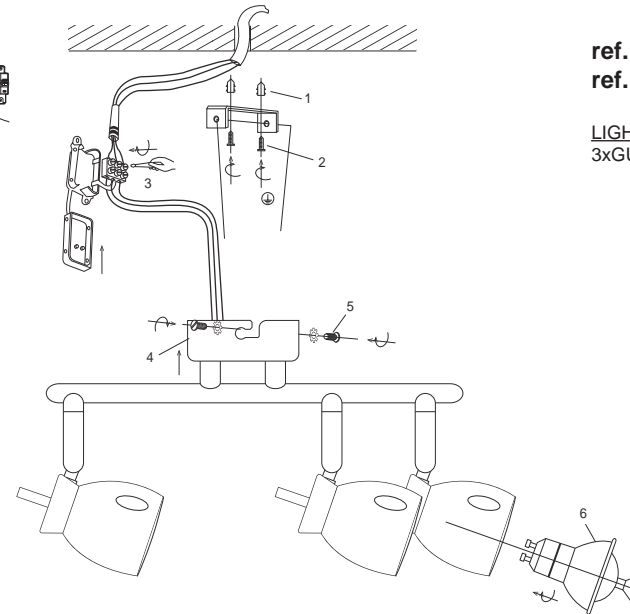

ref. 40880 chrome + white
ref. 40884 chrome + black

LIGHT SOURCE - FUENTE DE LUZ
1xGU10 max 50W

ref. 40881 chrome + white
ref. 40885 chrome + black

LIGHT SOURCE - FUENTE DE LUZ
2xGU10 max 50W

ref. 40882 chrome + white
ref. 40886 chrome + black

LIGHT SOURCE - FUENTE DE LUZ
3xGU10 max 50W

ref. 40883 chrome + white
ref. 40887 chrome + black

LIGHT SOURCE - FUENTE DE LUZ
3xGU10 max 50W

TECHNICAL FEATURES - CARACTERÍSTICAS TÉCNICAS