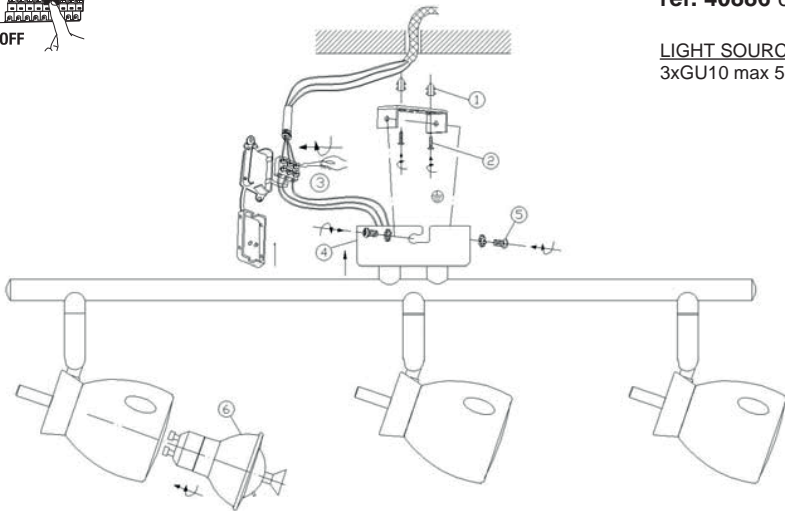

ref. 40880 chrome + white
ref. 40884 chrome + black

LIGHT SOURCE - FUENTE DE LUZ
1xGU10 max 50W

ref. 40881 chrome + white
ref. 40885 chrome + black

LIGHT SOURCE - FUENTE DE LUZ
2xGU10 max 50W

ref. 40882 chrome + white
ref. 40886 chrome + black

LIGHT SOURCE - FUENTE DE LUZ
3xGU10 max 50W

ref. 40883 chrome + white
ref. 40887 chrome + black

LIGHT SOURCE - FUENTE DE LUZ
3xGU10 max 50W

TECHNICAL FEATURES - CARACTERÍSTICAS TÉCNICAS