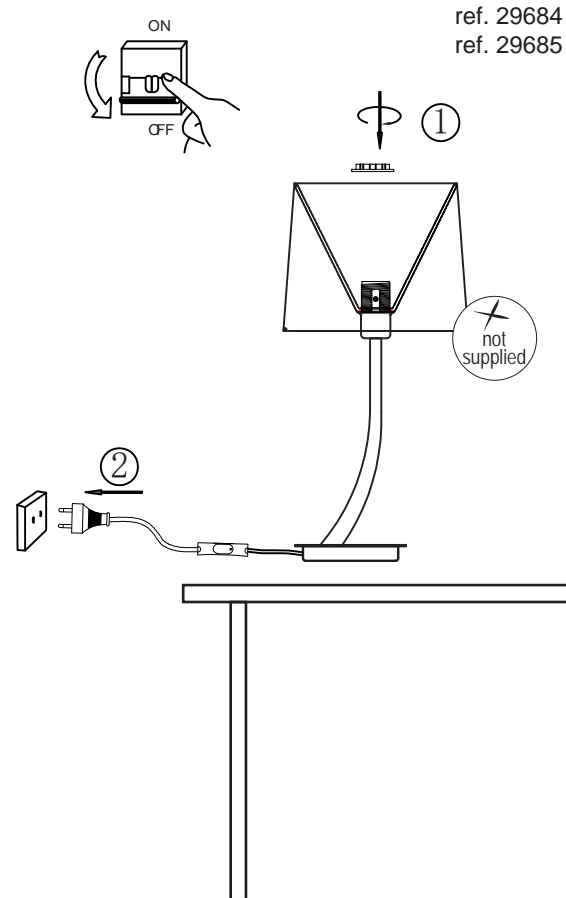

ref. 29686
ref. 29687

ref. 29684
ref. 29685

i shade options available on
www.faro.es

LIGHT SOURCE - FUENTE DE LUZ

1 x E27 max.15W LED no incl.

TECHNICAL FEATURES
CARACTERÍSTICAS TÉCNICAS