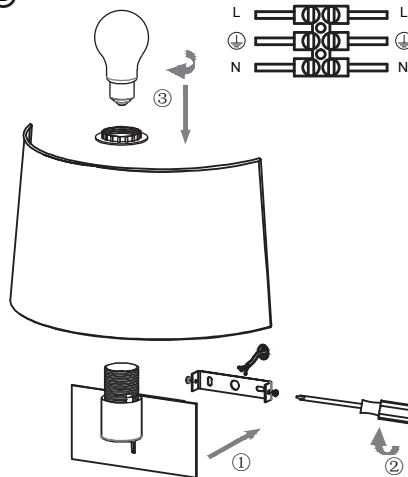

Ⓑ

LOREFAR
c/Dinámica, 1
08755 Castellbisbal
Barcelona, Spain
faro@faro.es
www.faro.es

Tel. Comercial
902 165 166
Fax. Comercial
937 720 018

Tel. Export
+34 937 723 965
Fax. Export
+34 937 723 967

20021	W	white blanco blanc
20022	B	black negro noir
20023	W	white blanco blanc
20024	B	black negro noir

BOMBILLAS - BULBS

Ref.20021, 20022

1 x E27 Max.15W CFL (NOT INCL)

Ref.20023, 20024

1 x E27 Max.15W CFL (NOT INCL)

1 x LED Total 3W
2700K 200Lm (INCL)
DRIVER (INCL)